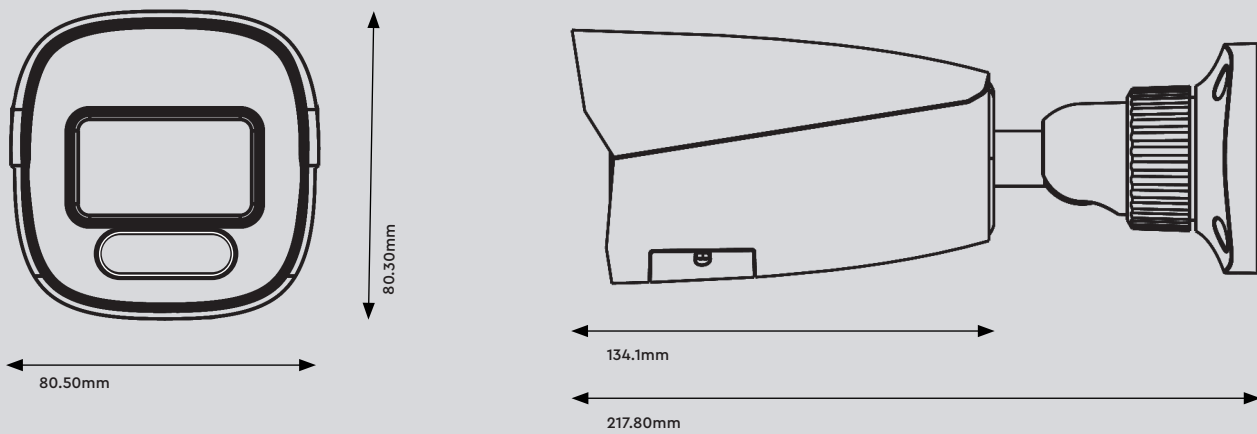

Others

DORI Distance	Detect: 62m (203ft) Observe: 25m (81ft) Recognise: 12m (40ft) Identify: 6m (20ft)
Power Supply	DC12V / PoE
Power Consumption	< 8W
Storage Conditions	- 30 °C ~ 65°C (-22°F ~ 149°F), Humidity: less than 95% (non-condensing)
Operating Environment	- 40 °C ~ 60 °C (-40°F ~ 140°F), Humidity: less than 95% (non-condensing)
Dimensions	217.8 × 80.5 × 80.3 mm
Weight	Approximately 0.68KG
Installation	Ceiling mounting; Wall mounting

Dimensions

Accessories