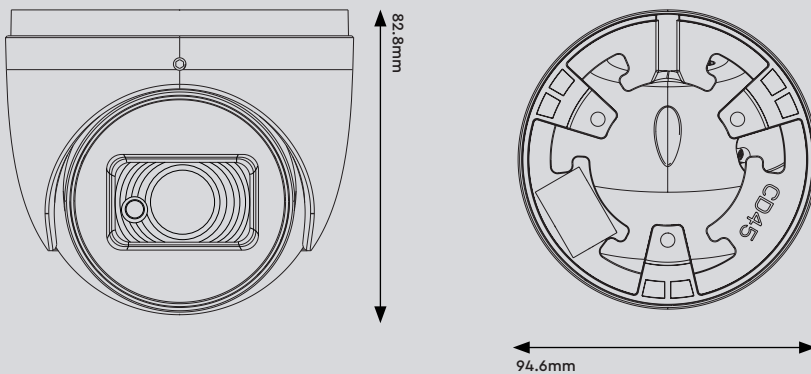

Specification

Camera

Image Sensor	1 / 2.5" CMOS
Image Size	Max. 2944 × 1656 (16:9)
Image System	PAL / NTSC
Resolution	5MP
Electronic Shutter	Auto; 1/50s~1/100000s (PAL); 1/60s~1/100000s(NTSC)
Minimum Illumination	Colour : 0.01 Lux @ F1.2, AGC ON, B&W : 0 Lux with IR
Lens	2.8 mm
Lens Mount	M12
S / N Ratio	≥52dB (AGC Off)
Frame Rate	TVI: 2944×1656@20fps, 2560×1440@25fps/30fps AHD: 2944×1656@20fps, 2560×1440@25fps/30fps CVI:2560×1440@25fps/30fps CVBS: PAL/NTSC
Video Output	AHD / TVI / CVI / CVBS
Audio	1CH built-in MIC
IR Distance	20 ~30 m
Ingress Protection	IP 67

Others

Power Supply	DC12V (± 15%)
Power Consumption	IR Off : < 1W, IR On : < 4W
Working Environment	- 30°C ~ 50°C, 10 % ~ 90 % (Relative Humidity)
Dimensions	Ø 94.6 × 82.8 mm
Weight	Approximately 0.4Kg (Net)

Functions

Function Control	OSD (COC Control)
Day & Night	ICR
Digital WDR	Yes
Digital NR	Yes, 2D DNR
AGC	Yes
Auto White Balance	Yes
BLC	Yes
HLC	Yes
Sharpness	Yes
Smart IR	Yes
Image Setting	Yes
Defect Correction	Auto
Language	Chinese and English
Angle Adjustment	Pan: 0°~360°, Tilt: 0°~75°, Rotation: 0°~360°

Dimensions