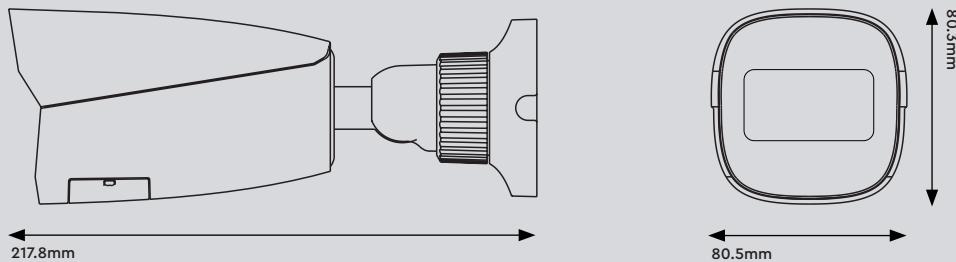

Specification

Camera

Image Sensor	1 / 2.8" CMOS
Resolution	2MP
Image Size	1920 × 1080
Electronic Shutter	Auto:1 / 50s ~ 1 / 100000s (PAL); 1 / 60s ~ 1 / 100000s (NTSC)
Minimum Illumination	Colour : 0.001 Lux @ F1.2, AGC ON B&W : 0 Lux with IR
Lens	2.8-12 mm
Lens Mount	D14
S / N Ratio	≥52dB (AGC Off)
Frame Rate	TVI/AHD/CVI: 2MP @25fps/30fps CVBS: PAL/NSTC
Video Output	AHD / TVI / CVI / CVBS
Audio	1CH built-in MIC
Image System	PAL / NTSC
IR Distance	30 ~50 m
Ingress Protection	IP67

Others

Power Supply	DC12V (± 10%)
Power Consumption	Day: < 1W; Night: < 8.5W
Working Environment	- 30°C ~ 50°C, 10 % ~ 90 % (Relative Humidity)
Dimensions	217.8 × 80.5 × 80.3 mm
Weight	Approximately 0.601KG (Net)

Dimensions

Functions

Function Control	OSD (COC Control)
WDR	Yes (120dB)
Digital DNR	3D DNR
Coaxial Audio	Only TVI
AGC	Yes
Auto White Balance	Yes
BLC	Yes
Front Light Compensation	Yes
HLC	Yes
Sharpness	Yes
Image Setting	Yes
Defect Correction	Auto
Language	Chinese and English
Angle Adjustment	Pan: 0°~360°, Tilt: 0°~90°, Rotation: 0°~360°