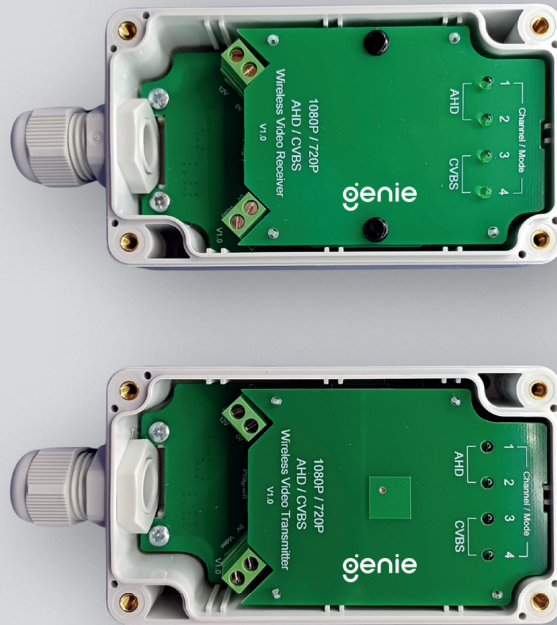

RF50HD

# WIRELESS VIDEO TRANSMISSION

IP65 50m HD Wireless Video Link Pair

## Key Features

- 5.8GHz
- IP65 rated
- 2 RF channels
- 10 -14VDC operation voltage
- High quality AHD 1080P (2MP) video
- 50 Metres HD range (Line of Sight)\*
- 400 Metres CVBS range (Line of Sight)\*
- 4 LED (RSSI) signal strength meter
- Directional antennas (Reduced interference)

Note: \* In ideal conditions

The Genie **RF50HD** is a high-quality FHD compatible wireless video link designed for easy installation and reliable transmission. Housed in a compact IP65- rated weather resistant enclosure, both the transmitter and receiver are suitable for outdoor installations without the need for additional protection from the elements.