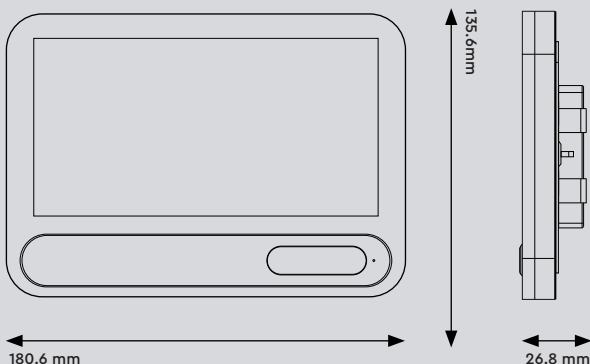

Display

Display Screen 7 inch IPS touch screen
Display Resolution 1024 × 600, brightness:300 cd/m2
Operation Method Capacitive touch screen

Video

Video Input Max. 4CH videos can be viewed simultaneously
Network Input Resolution 6MP/5MP/4MP/3MP/1080P/1280×1024 /960P/720P/960H/D1/CIF
Compression H.265+/H.265/ H.264

Audio

Local Input Built-in microphone
Local Output Built-in speaker
Compression G.711(U/A)

Record

Resolution Up to 8MP
Frame Rate NTSC: 30fps; PAL:25fps

Performance

Linked IPC Max. 16 CH
Linked Indoor Extensions Max. 5

Network

Interface RJ 45 100 Mbps self-adaptive Ethernet port × 1
Wireless Network WiFi 802.11b/g/n
Protocol TCP / IP, DHCP, DNS, NTP, etc.
Incoming/Outgoing Bandwidth 40/40Mbps

Interface

Audio Built-in speaker and microphone, support noise suppression and echo cancellation
Storage Built-in micro SD card slot, up to 256GB
Reset Yes
Alarm Input 8CH
Wi-Fi Yes, 2.4G Wi-Fi
Unlocking Button Yes
RS 485 Reserved
Power Output DC12V 200mA (only available when DC12V power supply is used)

Others

Simultaneous Playback Max.1CH
Power DC12V/POE
Power Consumption < 6W
Dimensions(mm) 180.6 × 135.6 × 26.8
Wi-Fi Yes, 2.4G Wi-Fi
Weight (net) Approx. 0.36kg
Installation Wall mounting
Working Environment -20 °C ~ 50 °C , Humidity: less than 95% (non-condensing)
Certificate CE, FCC
Environmental Protection Complies with Directive EU RoHS, REACH and WEE

Dimensions