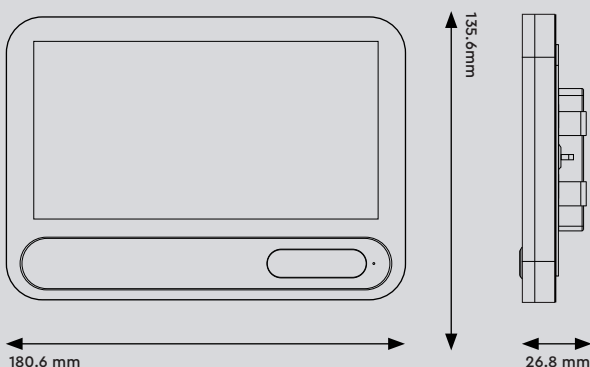

### Network

**Interface** RJ 45 100 Mbps self-adaptive Ethernet port × 1  
**Wireless Network** WiFi 802.11b/g/n  
**Protocol** TCP / IP, DHCP, DNS, NTP, etc.  
**Incoming/Outgoing Bandwidth** 40/40Mbps

### Others

**Simultaneous Playback** Max.1CH  
**Power** DC12V/POE  
**Power Consumption** < 6W  
**Dimensions(mm)** 180.6 × 135.6 × 26.8  
**Wi-Fi** Yes, 2.4G Wi-Fi  
**Weight (net)** Approx. 0.36kg  
**Installation** Wall mounting  
**Working Environment** -20 °C ~ 50 °C , Humidity: less than 95% (non-condensing)  
**Certificate** CE, FCC  
**Environmental Protection** Complies with Directive EU RoHS, REACH and WEE

## Dimensions