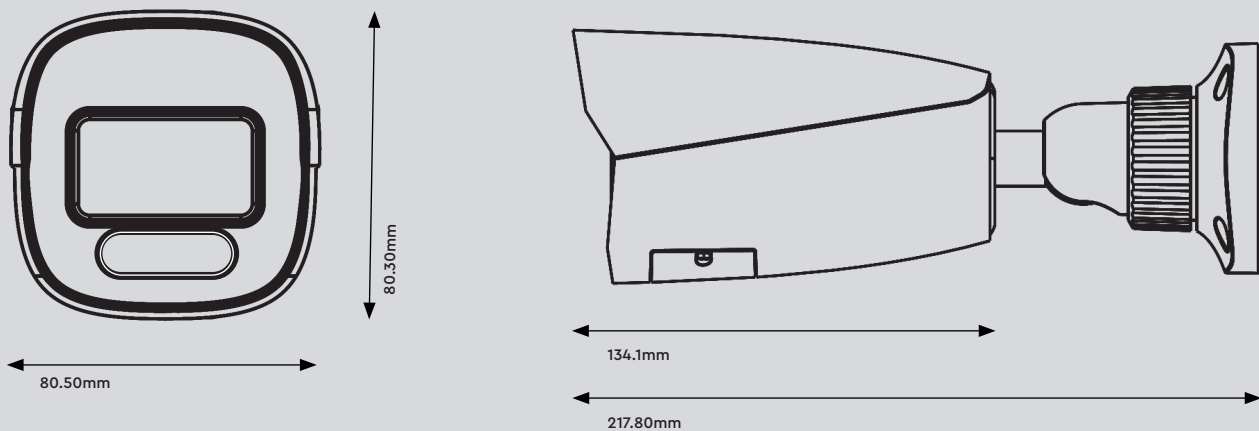

Interface

Network	RJ45
Video Output	No
Audio	1CH audio input; 1CH built-in MIC
Storage	Built-in micro SD card slot, up to 256GB
Hardware Reset	Yes

Others

Power Supply	DC12V / PoE
Power Consumption	< 12W
Storage Conditions	- 30 °C ~ 65°C (-22°F~149°F), Humidity: less than 95 % (non-condensing)
Operating Environment	- 30 °C ~ 60 °C (-22°F~140°F), Humidity: less than 95 % (non-condensing)
Dimensions	217.8 × 80.5 × 80.3 mm
Weight	Approximately 0.68KG
Installation	Ceiling mounting; Wall mounting

DORI Distance

Lens	Detect	Observe	Recognise	Identify
2.8 ~ 12mm (W)	88m(288ft)	35m(114ft)	17m(56ft)	8m(27ft)
2.8 ~ 12mm (T)	277m(908ft)	111m(364ft)	55m(180ft)	28m(91ft)

Dimensions

Accessories

WJBSWP
Water Resistant Junction Box for Varifocal Bullet Cameras and Fixed Eyeballs – White