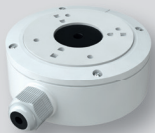

Accessories

WJBSWP
Water Resistant Junction Box for Varifocal Bullet Cameras and Fixed Eyeballs – White