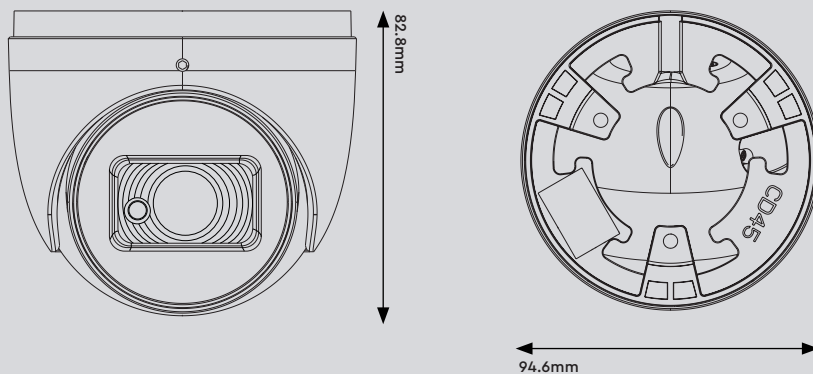

### Camera

<b>Image Sensor</b>	1 / 2.8" CMOS
<b>Image Size</b>	1920 × 1080
<b>Image System</b>	PAL / NTSC
<b>Resolution</b>	2MP
<b>Electronic Shutter</b>	Auto
<b>Minimum Illumination</b>	0.005lux@ F1.2, AGC ON; 0 lux IR
<b>Lens</b>	2.8 mm
<b>Lens Mount</b>	M12
<b>S / N Ratio</b>	≥52dB (AGC Off)
<b>Frame Rate</b>	30fps(60Hz); 25fps (50Hz)
<b>Video Output</b>	AHD / TVI / CVI / CVBS
<b>Audio</b>	1CH built-in MIC
<b>IR Distance</b>	20 ~30 m
<b>Ingress Protection</b>	IP67

### Others

<b>Power Supply</b>	DC12V ( ± 15% )
<b>Power Consumption</b>	IR Off : < 1W, IR On : < 4W
<b>Working Environment</b>	- 30°C ~ 50°C, 10 % ~ 90 % (Relative Humidity)
<b>Dimensions</b>	94.6 × 82.8 mm
<b>Weight</b>	Approximately 0.39Kg (Net)

## Dimensions