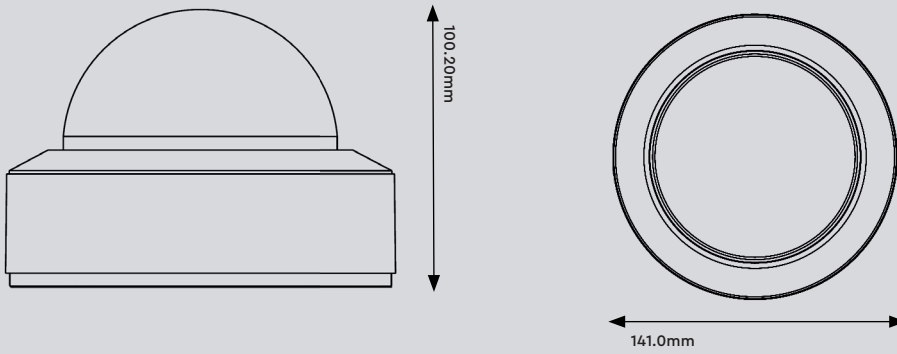

Dimensions

Accessories

WJBVDV
Junction Box – White

WIPCVDV
Ceiling Mount
Bracket – White