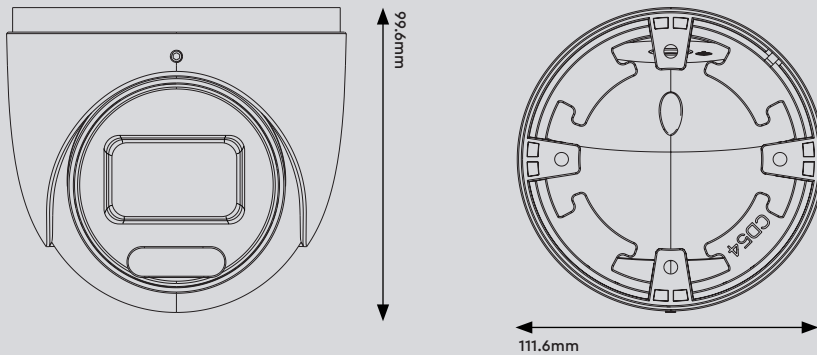

Interface

Network	RJ45
Video Output	No
Audio	1CH audio input; 1CH built-in MIC
Storage	Built-in micro SD card slot, up to 256GB
Hardware Reset	Yes

Others

Power Supply	DC12V/PoE
Power Consumption	< 9W
Storage Conditions	- 30 °C ~ 65°C (-22°F~149°F), Humidity: less than 95 % (non-condensing)
Operating Environment	- 30 °C ~ 60 °C (-22°F~140°F), Humidity: less than 95 % (non-condensing)
Dimensions	Φ 111.6 × 99.6
Weight	Approximately 0.66KG
Installation	Ceiling mounting; wall mounting
Certificate	CE, FCC
Environmental Protection	Complies with Directive EU RoHS, WEEE(2012/19/EU) , directive 94/62/EC and REACH(EC1907/2006)

DORI Distance

Lens	Detect	Observe	Recognise	Identify
2.8mm ~ 12mm (W)	64m(210ft)	26m(84ft)	13m(42ft)	6m(20ft)
2.8mm ~ 12mm (T)	189m(619ft)	75m(247ft)	38m(124ft)	19m(62ft)

Dimensions

Accessories

WJBBVWPG
Water Resistant Junction Box – Grey