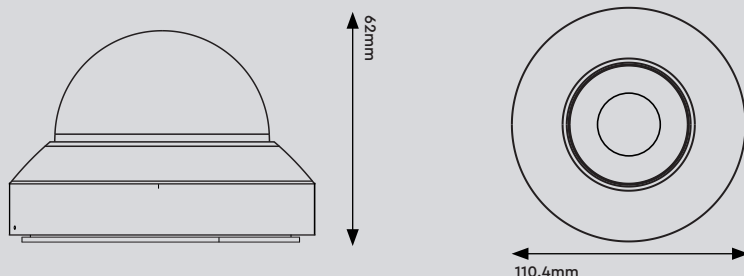

Others

Power Supply	DC12V/PoE
Power Consumption	< 5.5W
Storage Conditions	-30 °C ~ 65°C (-22°F~149°F), Humidity: less than 95 % (non-condensing)
Operating Conditions	-30 °C ~ 60 °C (-22°F~140°F), Humidity: less than 95 % (non-condensing)
Dimensions	Ø 110 × 62mm
Weight	Approximately 0.424KG
Installation	Ceiling mounting; Wall mounting
Certificate	CE, FCC
Environmental Protection	Directive EU RoHS, WEEE(2012/19/EU) , directive 94/62/EC and REACH(EC1907/2006)

Interface

Network	RJ 45 10M/100M self-adaptive Ethernet port
Video Output	No
Audio	1CH audio input; 1CH audio output; 2CH built-in MICs
Alarm	1CH alarm input; 1CH alarm output
Storage	Built-in micro SD card slot; up to 256GB
Hardware Reset	Yes

Dimensions

Accessories

WIPJBBV
Junction Box for Varifocal
Bullet Cameras – White

WBEBYW
Wall Bracket for Eyeball
Cameras