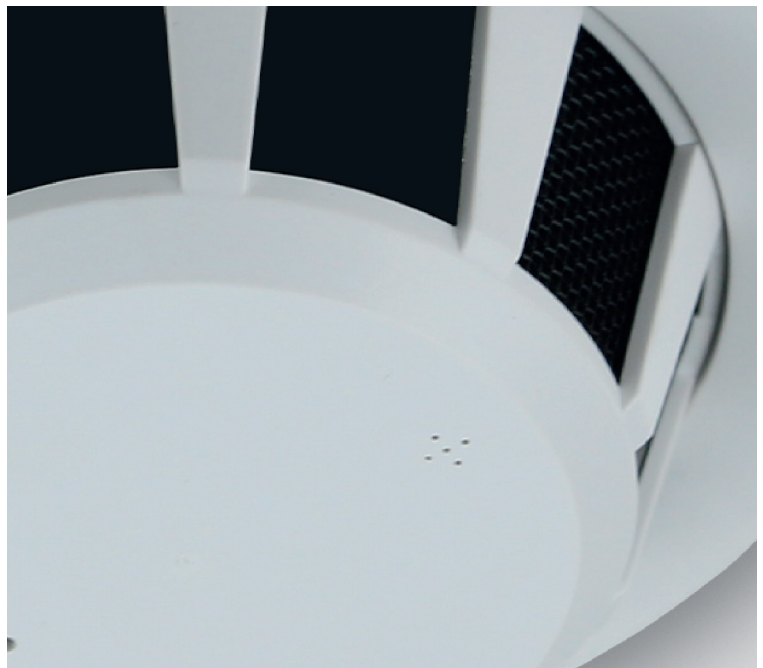

# COVERT CAMERA

4MP Dual Stream IP PIR Camera – Side View

ONVIF®

## Key Features

- Smart H.265+/H.265/H.264+/H.264 Dual Streams
- Supports ROI, motion detection
- Standalone or NVR attachable. Live view / play back / record directly from a browser or an NVR.
- Multiple browsers supported: Edge, Chrome, Safari, Firefox etc.
- Wi-Fi Device
- PSTI Compliant
- ONVIF compatible
- NDA Compliant

The Genie GIPW4NSMO is an NDA compliant, Smoke Detector Casing with a 4MP IP camera pre-installed. The camera is supplied with a 3.6mm lens and can be powered with either a 12v PSU or a PoE switch / injector.