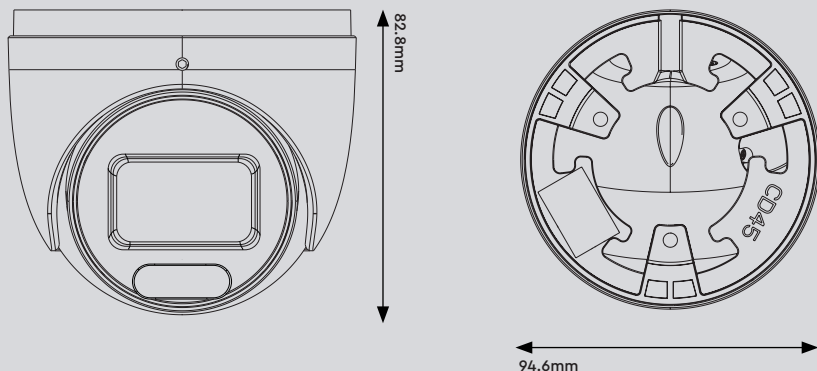

Dimensions Φ 94.6 × 82.8mm

Weight Approximately 0.45KG

Installation Ceiling mounting; wall mounting

Dimensions

Accessories

WJBSBWP
Water Resistant Junction
Box for Varifocal Bullet
Cameras and Fixed
Eyeballs – White