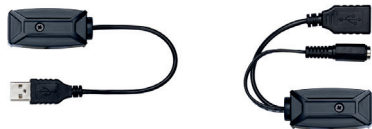

EXTENDERS

UE01

USB 1.0 Single Port Extender – Up to 50m on CAT5E UTP

GRMPOEOC

Ethernet / PoE Extender Kit Over Coax or CAT5

HDMIEXTV2

HDMI Single Cable CAT5E Extender

GCA01HD

HD Coaxial Video Amplifier – 1x In, 1x Out with 10dB Gain

GRMPOE102

PoE Repeater – 1x In, 2x Out

GVGA-EXT

CAT5E VGA Extender

SURGE PROTECTION/ SIGNAL CORRECTION

GCB001

DVR Video Isolation Transformer with Built in Balun

POE-INJ01S
PoE Single Port Passive Injector - 30W

W3500S
3km Peer to Peer/Multi Point IP Bridge

We like to make things easy for you, that's why Genie can provide all of the smart cabling to complete your solution. Our extensive range of high quality cabling products are designed to last for years.

POE-ADP30W
Gigabit PoE Splitter with RJ45 Port and DC Jack

GPC02
DC12V to AC24V Converter - 2A

GPC05
AC24V to DC12V Converter Cable - 500mA

PSU24/2
AC24V 2A Power Supply with Fixing Mount