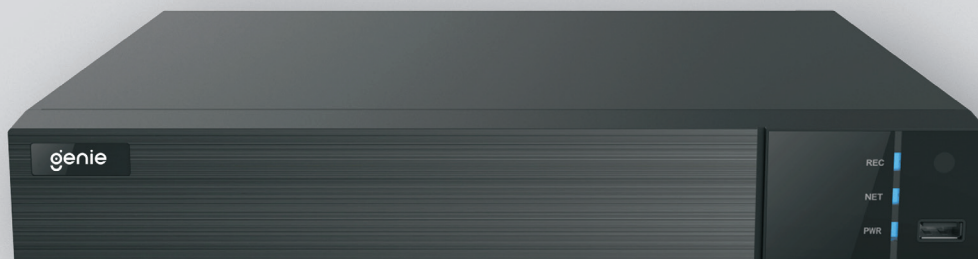

WNVRN18P5V2

NETWORK VIDEO RECORDER

PoE 8 Channel H.265 8MP NVR

Key Features

- Support 8CH 8MP/6MP/5MP/4MP/3MP/1080P/1280×1024/960P/720P/ 960H/DI/CIF IP video input
- Adopt standard H.265 and H.264 high profile compression format to get high-quality video at much lower bit rate
- Intuitive and user-friendly Graphic User Interface (GUI), windows style operation by mouse
- Multi-mode recording: manual / timed / motion / sensor / POS / AI recording
- Playback: 8CH simultaneous playback
- Search: time slice, time, event, tag, smart search
- Support multiple VCA (Video Content Analytics) events, such as object abandoned/missing, region intrusion, tripwire, video exception, etc.
- Support POS information overlay on live view and playback
- Express and flexible backup via USB, network and so on
- Pentaplex: preview, record, playback, backup and remote access
- DHCP, DDNS, PPPoE network protocol
- Remote control via Web or CMS: preview, playback, backup, PTZ and configuration
- 8 PoE network ports; IPC can be directly connected to NVR; PoE power supply supported
- Dual stream technology for local storage with high definition, remote network transmission and remote surveillance with mobile device
- Multi-user online simultaneously
- Authorisation management, log view and device status view
- 4K output, true high resolution display
- Support NAT function and QR Code scanning by mobile phones
- Powerful mobile surveillance by smart phones with iOS and Android OS

The Genie **WNVRN14P5V2** is a 8 channel PoE 8MP NVR. The NVR supports 8 channel 8MP, 6MP, 5MP, 4MP, 3MP, 1080p, 1280 × 1024, 960p, 720p, 960H, D1 and CIF IP video input as well as 8 channel simultaneous playback.