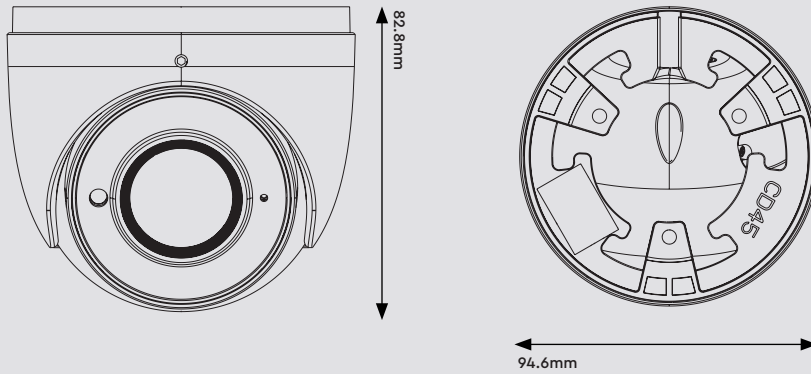

### DORI Distance

<b>Lens 2.8mm</b>	Detect 86.65m(284.28ft) Observe 34.66m(113.71ft) Recognise 17.33m(56.85ft) Identify 8.66m(28.41ft)
-------------------	---

## Specification

### Dimensions