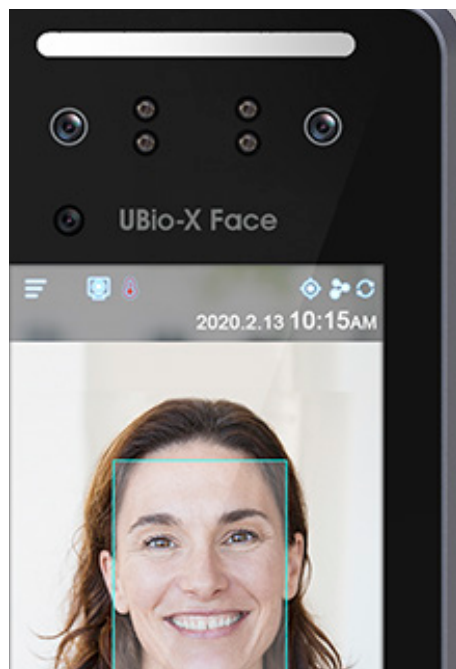

UBIO-X-FACE

BIOMETRIC READER

Virdi Face Recognition Terminal

Key Features

- Walk-through method face recognition at a distance up to 3m
- Face authentication under illuminance up to 25,000 Lux
- Liveness detection
- PoE (Optional), HID Prox, iClass (Optional)
- Anti-spoofing attacks against photos, videos & 3D mask
- Easy face enrolment using camera or phone pictures
- Temperature detection combines face recognition system

The **UBIO-X-FACE** is a contactless facial recognition system that features the latest face recognition algorithm technology supporting walk-through and multiple face authentication.

Specification

Performance