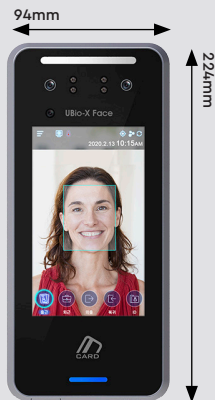

Specification

Performance

Operating Software (Server Solution)	UBio Alpeta / UNIS
Storage	16GB Flash + DDR3 512MB x 4 (2GB)
CPU	Cortex-A9 Quad Core 1.4GHz

Screen

Display Screen	5" Touch LCD
Back Light	Yes

Others

Embedded Camera	Dual
Keypad	Touch screen
FRR / FAR	0.1% / 0.0001%
Function Keys	Soft
Ingress Protection	IP65
Operating Temperature	-20 ~ 60°C
Dimensions	94 × 224 × 35.5mm

Interface

Capacity	TCP/IP Up to 500,000 users (1Card : 1 user) Up to 20,000 users (1 face : 1 user) Face 1:20,000 <1sec Event Logs: 10,000,000 Photo Logs: 20,000
Server Interface	TCP/IP
RF/Smart Card Option	External I/O, TCP/IP, RS-232, RS-485, Wiegand, PoE (Optional), HID Prox, iClass (Optional), USB 125khz-EM, HID Prox, HID iclass, 13.56MHz Smart Card

Dimensions