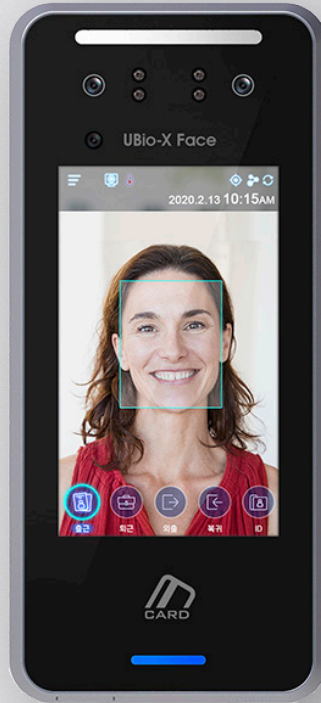

UBIO-X-FACE

BIOMETRIC READER

Virdi Face Recognition Terminal

Key Features

- Walk-through method face recognition at a distance up to 3m
- Face authentication under illuminance up to 25,000 Lux
- Liveness detection
- PoE (Optional), HID Prox, iClass (Optional)
- Anti-spoofing attacks against photos, videos & 3D mask
- Easy face enrolment using camera or phone pictures
- Temperature detection combines face recognition system

The **UBIO-X-FACE** is a contactless facial recognition system that features the latest face recognition algorithm technology supporting walk-through and multiple face authentication.

Specification

Performance

Interface

Capacity	TCP/IP Up to 500,000 users (1Card : 1 user) Up to 20,000 users (1 face : 1 user) Face 1:20,000 <1sec Event Logs: 10,000,000 Photo Logs: 20,000
Server Interface	TCP/IP
RF/Smart Card Option	External I/O, TCP/IP, RS-232, RS-485, Wiegand, PoE (Optional), HID Prox, iClass (Optional), USB 125khz-EM, HID Prox, HID iclass, 13.56MHz Smart Card