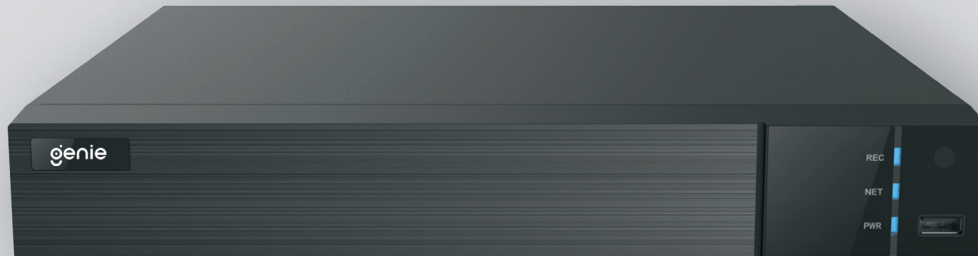

WNVRN216P5V2

NETWORK VIDEO RECORDER

PoE 16 Channel H.265 8MP NVR

Key Features

- Support 16 CH 8MP/6MP/5MP/4MP/3MP/1080P/1280×1024/960P/720P/ 960H/DI/CIF IP video input
- Adopt standard H.265 and H.264 high profile compression format to get high-quality video at much lower bit rate
- Intuitive and user-friendly Graphic User Interface (GUI), Windows style operation by mouse
- Multi-mode recording: manual / timed / motion / sensor / POS / AI recording
- Playback : 16 CH simultaneous playback
- Search : time slice, time, event, tag, smart search
- Support multiple VCA (Video Content Analytics) events, such as object abandoned/missing, region intrusion, tripwire, video exception, etc.
- Support POS information overlay on live view and playback
- Express and flexible backup via USB, network and so on
- Pentaplex : preview, record, playback, backup and remote access
- DHCP, DDNS, PPPoE network protocol
- Remote control via Web or CMS : preview, playback, backup, PTZ and configuration
- 16 PoE network ports; IPC can be directly connected to NVR; PoE power supply supported
- Dual stream technology for local storage with high definition, remote network transmission and remote surveillance with mobile device
- Multi-user online simultaneously
- Authorization management, log view and device status view
- 4K output, true high resolution display
- Support NAT function and QRCode scanning by mobile phones
- Powerful mobile surveillance by smart phones with iOS and Android OS

The Genie **WNVRN216P5V2** is a 16 channel PoE 8MP NVR. The NVR supports 16 channel 8MP, 6MP, 5MP, 4MP, 3MP, 1080p, 1280 × 1024, 960p, 720p, 960H, D1 and CIF IP video input as well as 16 channel simultaneous playback.