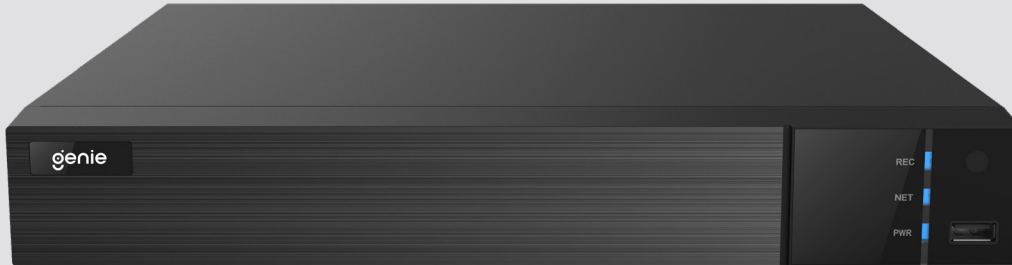

# DIGITAL VIDEO RECORDER

8 Channel 5-in-1 High Definition DVR

## Key Features

- 8CH TVI/AHD/CVI 5MP/4MP 1080p/720p/WDI video input
- 8CH DVR's default support 2/4 CH 5MP/4MP/3MP/1080p/960p/720p IP video input
- Standard H.265 high profile compression format to get high-quality video at much lower bit rate
- Intuitive and user-friendly Graphics User Interface (GUI), window style operation by mouse
- Multi-mode recording: manual/timer/sensor/motion/ AI recording
- Playback : 8CH simultaneous playback
- Multi-user online simultaneously
- Search: time slice, time, event (manual, motion), tag search
- Express and flexible backup via USB, Network and so on
- Pentaplex: preview, record, playback, backup and remote access
- DHCP, DDNS, PPPoE network protocol
- Remote control via Web Client or CMS: preview, playback, backup, PTZ and configuration
- Support PTZ preset and auto cruise, up to 255 presets and 8 cruises
- Authorisation management, log review and device status review
- Support remote network transmission and remote surveillance with mobile device
- 1080p output, true high resolution display
- Support NAT function and QR code scanning by mobile phones
- Powerful mobile surveillance by smart phones with iOS and Android OS
- 8CH analog video input can be switched to 8CH IP video input for 8CH DVR
- Multi-user online simultaneously
- NDA compliant

The Genie **WAHDN581A** is a 5-in-1 DVR compatible with AHD, TVI, CVI, CVBS and IP cameras available in 8 channel formats. It has the ability to connect to analogue and IP cameras simultaneously and encode the video streams using the H.265 high profile compression format which gives longer recording times compared to H.264 encoding. It is a highly versatile cost-effective solution suitable for many CCTV applications.