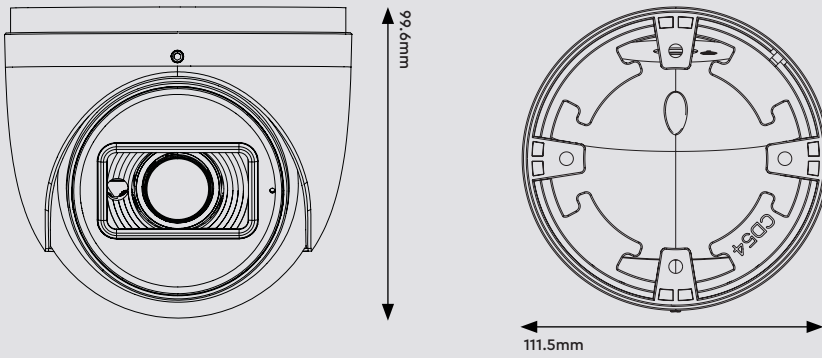

## Camera

<b>Image Sensor</b>	1 / 2.8" CMOS
<b>Image Size</b>	3840 × 2160
<b>Electronic Shutter</b>	1 / 25 s ~ 1 / 100000 s
<b>Iris Type</b>	DC Iris
<b>Minimum Illumination</b>	0.01 Lux @ F1.2, AGC ON, 0 Lux with IR 0.015 Lux @ F1.4, AGC ON, 0 Lux with IR
<b>Lens</b>	2.8~12mm @ F1.4, motorised
<b>Lens Mount</b>	Ø14
<b>Field of View</b>	Horizontal: 96°~32°, Vertical: 64°~18.4°, Diagonal: 103.8°~36.5°
<b>Day &amp; Night</b>	ICR
<b>Wide Dynamic Range</b>	120dB
<b>BLC</b>	Yes
<b>HLC</b>	Yes
<b>Defog</b>	Yes
<b>Digital NR</b>	3D DNR
<b>Angle Adjustment</b>	Pan: 0°~360°, Tilt: 0°~80°, Rotation: 0°~360°

## Interface

<b>Network</b>	RJ45
<b>Video Output</b>	No
<b>Audio</b>	1CH audio input, 1CH built-in MIC
<b>Storage</b>	Built-in micro SD card slot, up to 128GB
<b>Hardware Reset</b>	Yes

## Dimensions