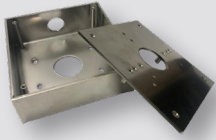

Accessories

SSMPJB

Stainless Steel Multi-Purpose Junction Box