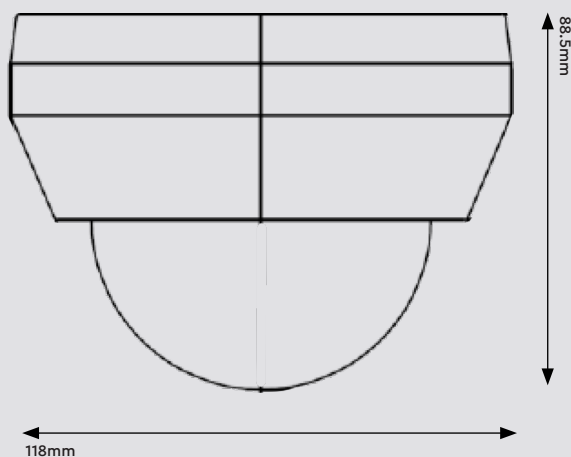

Specification

Camera

Image Sensor	Sony 5.69MP Starvis
Size	1/2.8"
Scanning System	Progressive scan
Lens	2.8~12mm motorized MP lens (ICR)
Total Pixels	2704(H) x 2104(V), 5.69 Mega Pixels
Effective Pixels	2616(H) x 1964(V), 5.14 Mega Pixels
Privacy Area	On / Off (16 Programmable Zones)
Motion Detection	432 Zone, Sensitivity 1 ~ 5 Step, On / Off
Day & Night	Auto / Day (Colour) / Night (B&W), ICR control
Wide Dynamic Range	120dB
DNR	2DNR, 3DNR
Video Compression	H.265/H.264/MJPEG
External Video	CVBS 1.0Vp-p
Resolution	2560x1920 / 2560x1440 / 2048x1536 / 1600x1200 / 1920x1080 / 1280x1024 / 1280x960 / 640x480 / 640x360 / 320x240 / 320x180
Max. Frame Rate	Max 30fps@ all resolution
Video Quality	H.265 : Bitrate Control H.264 : Bitrate Control MJPEG : Quality Level Control
Video Streaming	Triple Stream (RTP/RTSP , Unicast RTP , Multicast RTP)

Others

Protocol	TCP/IP,UDP/IP,RTSP,RTSP,RTCP,NTP, HTTP,DHCP,FTP,SMTP,DNS,DDNS
Power Supply	PoE, DC12[V]±10%
Working Environment	Operating : 0°C + 50°C Humidity : 0% - 90%
Dimensions	118 x 88.5 mm
Weight	1.3 Kg (Approx.)
LAN Interface	RJ45 10/100-base-T Ethernet auto sensing PoE(IEEE 802.3af) Interface
ONVIF	ONVIF Ver17.06 Profile S

Dimensions