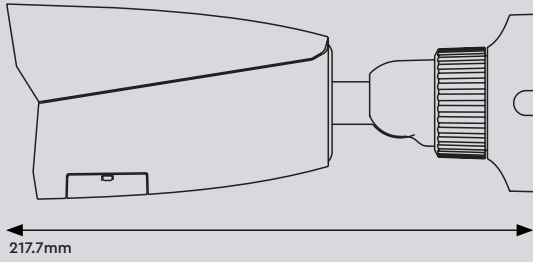

Dimensions

Accessories