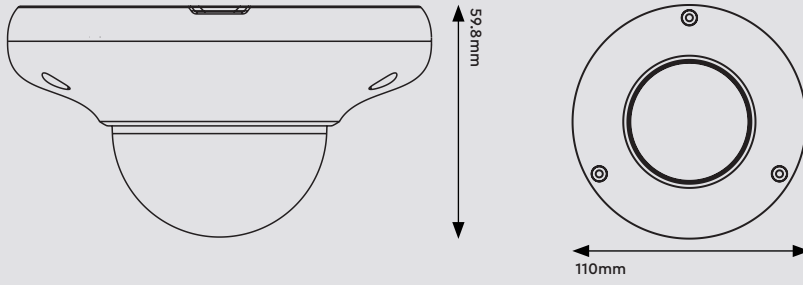

Dimensions

Accessories

WIPJBBV

Junction Box for Varifocal
Bullet Cameras – White