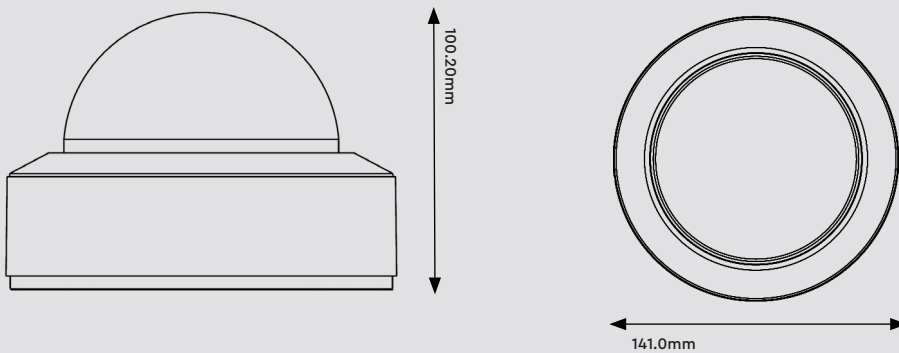

Others

Ingress Protection	IP67 & IK10
Power Supply	DC12V / PoE
Power Consumption	< 10.5W
Operating Environment	- 30 °C ~ 60 °C (-22 °F~140°F) Humidity: Less than 95 % (Non-Condensing)
Dimensions	141 × 100.2 mm
Weight	Approx. 0.89 Kg
Installation	Ceiling mounting; Wall mounting

Dimensions

Accessories

WJBVDV
Junction Box – White

WIPCVDV
Ceiling Mount
Bracket – White

WIPMPCM
Multi-Purpose Corner
Mount Bracket – White

WIPMPPM
Multi-Purpose Pole
Mount Bracket – White