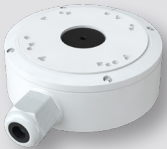

WJBBVWP
Water Resistant Junction
Box - White