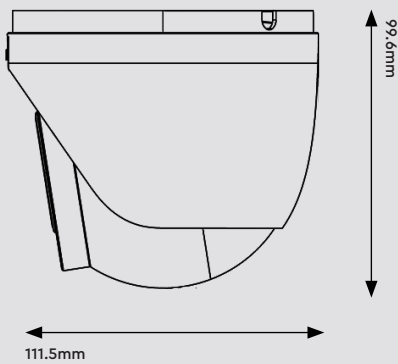

## Camera

<b>Image Sensor</b>	1 / 3" CMOS
<b>Image Size</b>	2592 × 1520
<b>Electronic Shutter</b>	1 / 3s ~ 1 / 100000s
<b>Iris Type</b>	DC Iris
<b>Minimum Illumination</b>	0.02 Lux @ F1.4, AGC ON, 0 Lux with LED
<b>Lens</b>	2.8-12mm @ F1.4
<b>Field of View</b>	Horizontal: 96° ~32.33°; Vertical: 53.67°~19.63°; Diagonal: 114.17° ~36.33°
<b>Focus</b>	Motorised
<b>Lens Mount</b>	Ø14
<b>Wide Dynamic Range</b>	120dB
<b>BLC</b>	Yes
<b>HLC</b>	Yes
<b>Defog</b>	Yes
<b>Digital NR</b>	2D / 3D DNR
<b>S/N Ratio</b>	≥50dB
<b>Angle Adjustment</b>	Pan: 0°~360°, Tilt: 0°~75°, Rotation: 0°~360°

## Dimensions