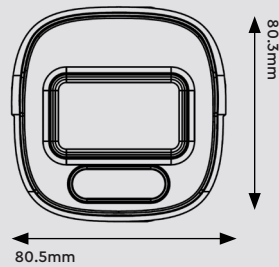

Others

Ingress Protection	IP66
Power Supply	DC12V / PoE
Power Consumption	< 12W
Operating Environment	- 30 °C ~ 60°C (-22°F~140°F) Humidity: Less than 95% (Non-condensing)
Dimensions	217.7 × 80.5 × 80.3 mm
Weight	Approx. 0.68 Kg

Dimensions

Accessories

WJBSWP
Water Resistant Junction
Box for Varifocal Bullet
Cameras and Fixed
Eyeballs - White

WIPSJB
Small Sized Junction Box
for Bullet and Eyeball
Cameras - White

WIPSWM
Surface Mount Wall
Bracket (Junction Box NOT
included) - White