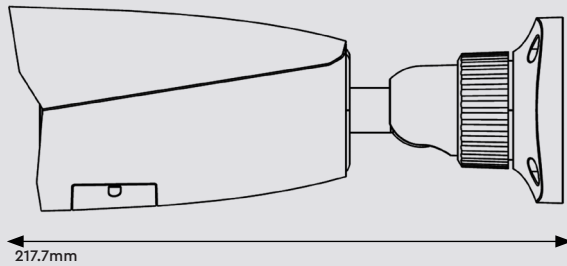

Others

Ingress Protection	IP66
Power Supply	DC12V / PoE
Power Consumption	< 12W
Operating Environment	- 30 °C ~ 60°C (-22°F~140°F) Humidity: Less than 95% (Non-condensing)
Dimensions	217.7 × 80.5 × 80.3 mm
Weight	Approx. 0.68 Kg

Dimensions

Accessories

WJBSWP
Water Resistant Junction
Box for Varifocal Bullet
Cameras and Fixed
Eyeballs - White

WIPSJB
Small Sized Junction Box
for Bullet and Eyeball
Cameras - White

WIPSWM
Surface Mount Wall
Bracket (Junction Box NOT
included) - White

WIPMPPM
Multi Purpose Pole Mount
Bracket - White

WIPMPCM
Multi Purpose Corner
Mount Bracket - White