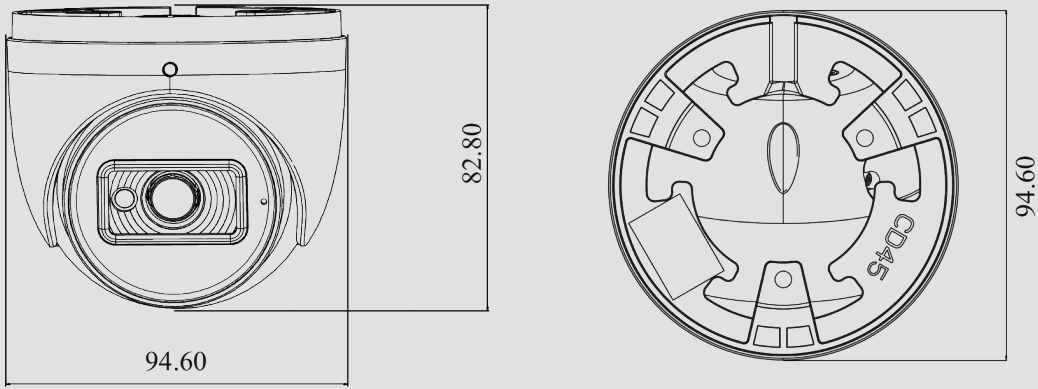

## Interface

<b>Network</b>	RJ45
<b>Audio</b>	1CH Audio Input, 1Ch built-in mic
<b>Video Output</b>	No
<b>Storage</b>	Built-in micro SD card slot; up to 256GB
<b>Hardware Reset</b>	Yes
<b>Alarm</b>	No

## Others

<b>Power Supply</b>	DC12V/PoE
<b>Power Consumption</b>	< 6.5W
<b>Storage Conditions</b>	- 30 C ~ 65 C (-22 F~149 F), Humidity: less than 95 % (non-condensing)
<b>Operating Conditions</b>	- 30 C ~ 60 C (-22 F~140 F), Humidity: less than 95 % (non-condensing)
<b>Dimensions (mm)</b>	Φ 94.6 × 82.8
<b>Weight (net)</b>	Approximately 0.46KG
<b>Installation</b>	Ceiling mounting; Wall mounting
<b>Certificate</b>	CE, FCC
<b>Environmental Protection</b>	Directive EU RoHS, WEEE(2012/19/EU), directive 94/62/EC and REACH(EC1907/2006)

## Dimensions

---