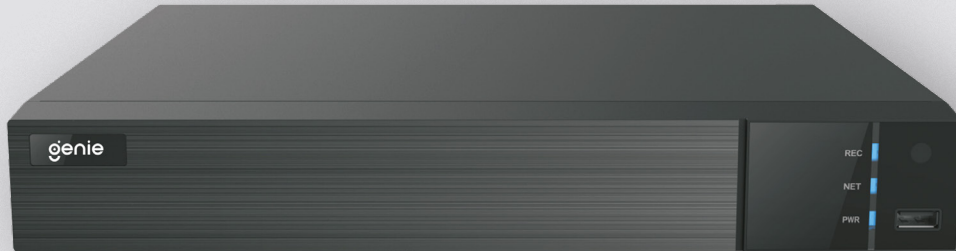

WNVRN216P5

NETWORK VIDEO RECORDER

PoE 16 Channel H.265 8MP NVR with 2 HDD Bays

Key Features

- Supports 16CH 8MP / 6MP / 5MP / 4MP / 3MP / 1080p / 1280x1024 / 960p / 720p / 960H / D1 / CIF IP video input
- H.265S/H.265+/H.265/H.264 coding
- Intuitive and user-friendly Graphic User Interface (GUI), Windows style operation by mouse
- Playback : 16CH simultaneous playback
- Search : time slice, time, event, tag and smart search
- Supports multiple VCA (Video Content Analytics) events, such as object abandoned/missing, region intrusion, tripwire, video exception, etc.
- Supports POS information overlay on live view and playback
- Express and flexible backup via USB, network and so on
- Pentaplex : preview, record, playback, backup and remote access
- DHCP, DDNS, PPPoE network protocol
- Remote control via Web Client or CMS : preview, playback, backup, PTZ and configuration
- 16 PoE network ports; PoE power supply supported
- Powerful mobile surveillance by smart phones with iOS and Android OS
- Dual stream technology for local storage with high definition, remote network transmission and remote surveillance with mobile device
- Multi-user online simultaneously
- Authorisation management, log view and device status view
- 4K ultra high definition output, true high resolution display
- Supports NAT function and QR Code scanning by mobile phones
- NDAA compliant

The Genie **WNVRN216P5** is a 16 channel PoE H.265 8MP NVR with 2 HDD bays. The NVR supports 16 channel 8MP, 6MP, 5MP, 4MP, 3MP, 1080p, 1280 × 1024, 960p, 720p, 960H, D1 and CIF IP video input as well as 16 channel simultaneous playback.

Specification

System

OS Embedded Linux

Video

Input 16 CH IPC input

Network Input Resolution 8MP / 6MP / 5MP / 4MP / 3MP / 1080p / 1280×1024 / 960p / 720p / 960H / D1 / CIF

Output HDMI x 1: 3840×2160 / 1920×1080 / 1280×1024 / 1024×768