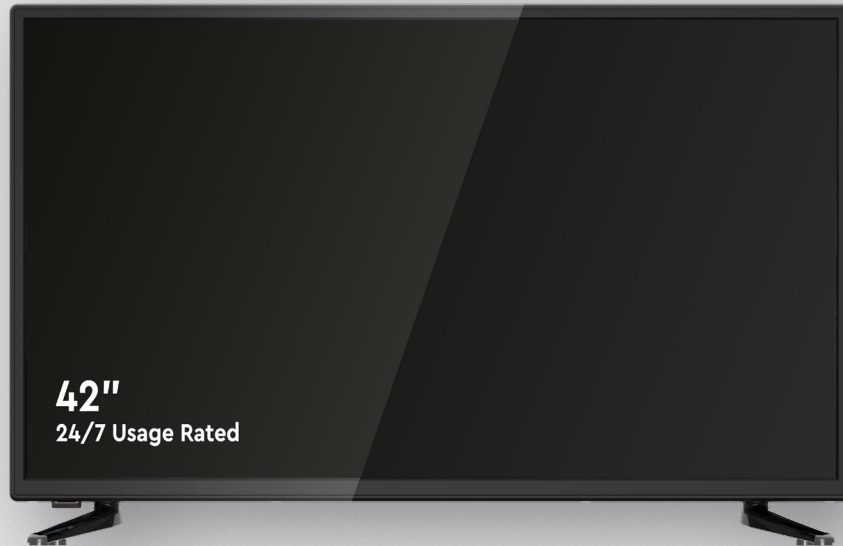

LMV-42

MONITOR

42" HDMI and VGA LED Monitor

Key Features

- 1920 × 1080
- 8ms fast response time
- HDMI inputs
- 16:9 aspect ratio
- Supports 24/7 continuous use
- Desk stand (Detachable)
- Standard and VESA mount options

The Genie LMV-42 is a 42" LED monitor. The monitor has a fast response time of 8ms so no image ghosting and is also able to continually work for 24/7. The monitor features a detachable stand and is able to fit standard and VESA mount options.

genie

Specification

Monitor

| | |
|--------------------------------------|---|
| Panel Type | LED |
| Maximum Resolution | 1920 (H) x 1080 (V) |
| MTBF | 40,000 hrs |
| Active Display Area | 940.896 (H) x 529.254 (V) mm |
| Pixel Pitch | 0.163 (H) x 0.490 (V) mm |
| Bezel Thickness | T: 12.82 mm L/R: 12.32 mm, B: 18.91 mm |
| Contrast Ratio | 1200 : 1 |
| Brightness | 250 cd / m ² |
| Response Time | 8 ms (G to G) |
| Viewing Angle | 89 / 89 U / D 89 / 89° |
| Display Colours | 16.7 M |
| Video Synchronisation | Yes |
| PC Compatibility | Yes |
| Aspect Ratio | 16:9 |
| VGA Auto Frequency Correction | Yes |
| Number of Speakers | 2 |
| Sound Demodulation | Stereo |
| Mute | Yes |
| Volume +/- | Yes |
| Power On/Off | |