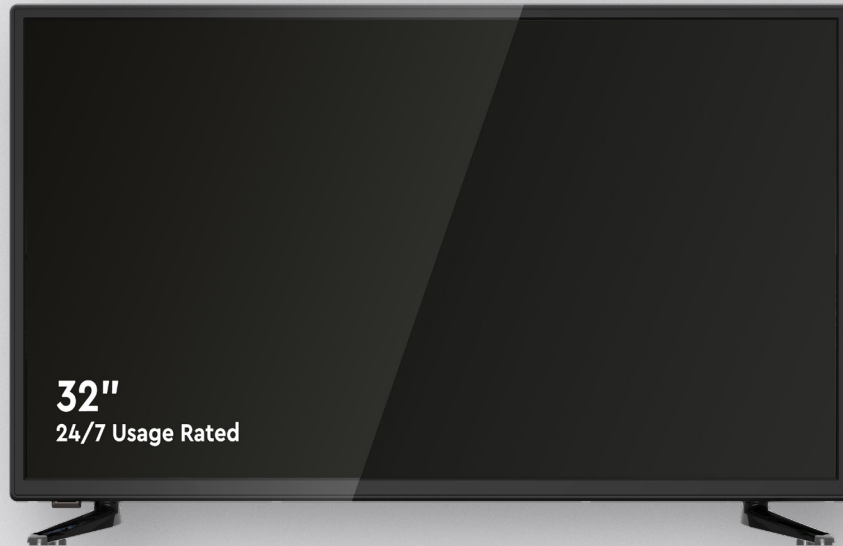

LMV-32CF

# MONITOR

32" HDMI and VGA LED Monitor

## Key Features

- 1920 × 1080
- 8ms fast response time
- HDMI inputs
- 16:9 aspect ratio
- Supports 24/7 continuous use
- Desk stand (Detachable)
- Standard and VESA mount options

The Genie **LMV-32CF** is a 32" LED monitor. The monitor has a fast response time of 8ms so no image ghosting and is also able to continually work for 24/7. The monitor features a detachable stand and is able to fit standard and VESA mount options.

### Monitor

<b>Panel Type</b>	LED
<b>Maximum Resolution</b>	1920 (H) x 1080 (V)
<b>MTBF</b>	40,000 hrs
<b>Active Display Area</b>	698.4 (H) x 392.85 (V) mm
<b>Pixel Pitch</b>	0.121 (H) x 0.363 (V) mm
<b>Bezel Thickness</b>	T: 14.1mm L/R: 14.6mm, B: 21.1mm
<b>Contrast Ratio</b>	1200 : 1
<b>Brightness</b>	300 cd / m2
<b>Response Time</b>	8 ms (G to G)
<b>Viewing Angle</b>	89 / 89 U / D 89 / 89°
<b>Display Colours</b>	16.7 M
<b>Video Synchronisation</b>	Yes
<b>PC Compatibility</b>	Yes
<b>Aspect Ratio</b>	16:9
<b>VGA Auto Frequency Correction</b>	Yes
<b>Number of Speakers</b>	2
<b>Sound Demodulation</b>	Stereo
<b>Mute</b>	Yes
<b>Volume +/- Power On/Off</b>	Yes