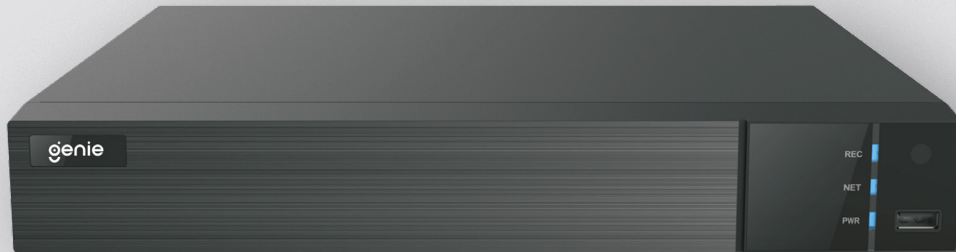

WNVR18P5SM

NETWORK VIDEO RECORDER

8 Channel H.265 Smart Management Terminal for AI Applications Facial Recognition/
Temperature/Mask Detection with 1HDD Bay

Key Features

- Real-time display of all abnormal data, including abnormal temperature, mask off, block list, etc.
- Real-time display of face snapshots, body temperature and human body snapshots
- Real-time alarm for abnormal temperature and non-mask detection
- Precise face recognition with masks
- Real-time personnel information display, including name, area, temperature, mask on/off, company, etc.
- Statistics of abnormal temperature and non-mask detection in recent 24 hours or 7 days
- Statistics of abnormal attendance in recent 24 hours or 7 days
- Statistics of the people information, including staff, allow list, block list, VIP, stranger and staff counts
- Personnel records search, including the identity, detected time, temperature, location, etc.
- Statistics of people entering or exiting facilitate people flow control
- Face greeting view and settings via Web client
- Up to 10TB capacity for each HDD
- 4K ultra-high definition output
- Supports 8 CH 8MP/ 6MP/5MP/4MP/3MP/ 1080p/1280x1024/960p/720p/960H/D1/CIF IP video input
- Standard H.265 high profile compression format to get high-quality video at much lower bit rate
- Intuitive and user-friendly Graphic User Interface (GUI), Windows style operation by mouse

The Genie WNVR18P5SM is specifically designed and developed for AI application management, like body temperature measurement, time attendance, access control and flow control. It supports real-time face capture, temperature display and alarm out, statistics, video preview, search and playback.