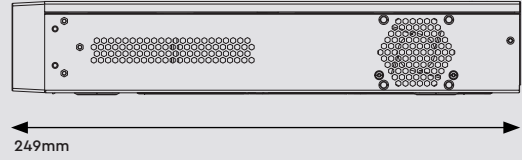

Dimensions

Accessories

WIP2FRTMTP

2MP HD Face Recognition,
Temperature Check and
Face Mask Detection
Terminal