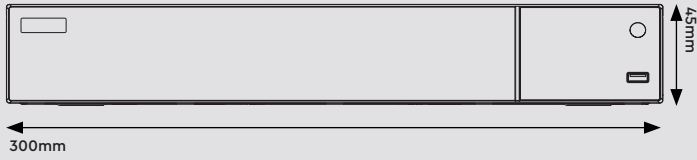

Dimensions

Accessories

WIP2FRTMTP

2MP HD Face Recognition,
Temperature Check and
Face Mask Detection
Terminal