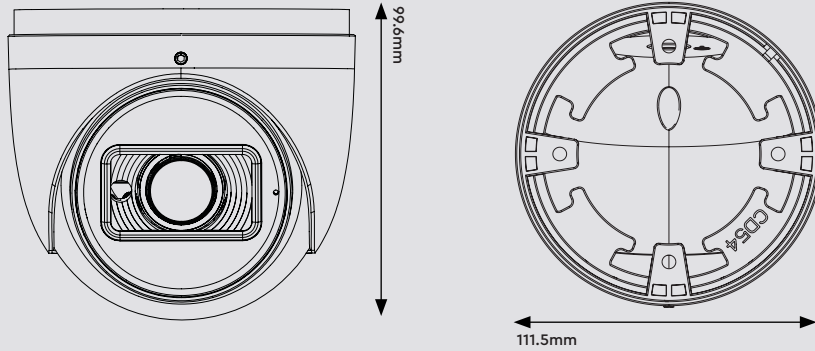

Dimensions

Accessories