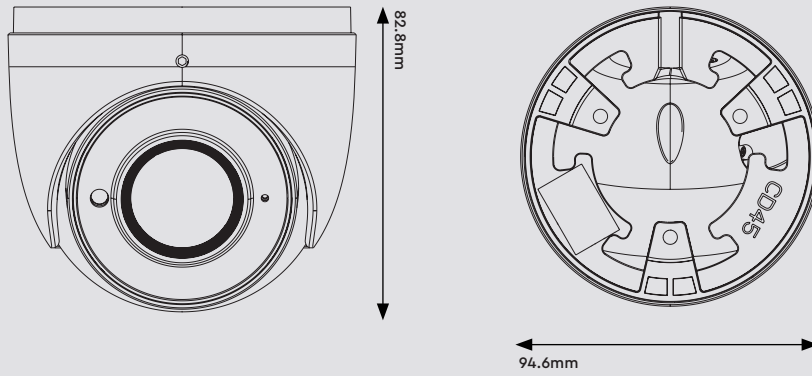

The Genie PWIPN4EB is a 4MP IP IR eyeball camera with a 2.8mm lens. The camera also features up to 30m IR night view distance as well as being IP67.

Specification

Camera

Image Sensor	1 / 2.7 "CMOS
Image Size	2560 × 1440
Electronic Shutter	1 / 25 s ~ 1 / 100000 s
Iris Type	Fixed Iris
Minimum Illumination	0.011 Lux @ F1.2, AGC ON, 0 Lux with IR 0.04 Lux @ F2.26, AGC ON, 0 Lux with IR
Lens	2.8 mm @ F2.0, Horizontal field of view: 110°
Lens Mount	M12
Wide Dynamic Range	Digital WDR
BLC	Yes
HLC	Yes
Defog	Yes
Digital NR	3D DNR
Angle Adjustment	Pan: 0°~360°, Tilt: 0°~75°, Rotation: 0°~360°

Interface

Network	RJ45
Video Output	No
Audio	Built-in MIC x1
Storage	No
Hardware Reset	No

Others

Ingress Protection	IP67
Power Supply	DC12V (PoE power supply optional)
Power Consumption	< 5.5W
Operating Environment	- 30 °C ~ 60°C (-22°F~140°F) Humidity: Less than 95% (Non-condensing)
Dimensions	94.6 × 82.8 mm
Weight	Approximately 0.45Kg

Dimensions

Accessories

WJBSBWP
Water Resistant Junction
Box for Varifocal Bullet
Cameras and Fixed
Eyeballs - White

WIPSJB
Small Sized Junction Box
for Bullet and Eyeball
Cameras - White

WIPSWM
Surface Mount Wall
Bracket (Junction Box NOT
included) - White