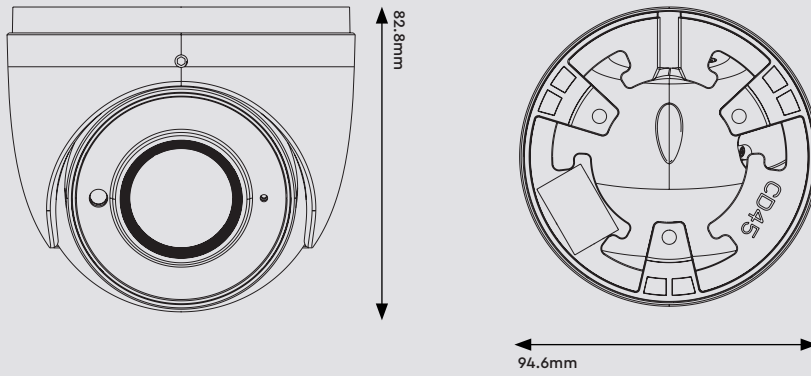

### Camera

<b>Image Sensor</b>	1 / 2.9 "CMOS
<b>Image Size</b>	1920 × 1080
<b>Electronic Shutter</b>	1 / 25 s ~ 1 / 100000 s
<b>Iris Type</b>	Fixed Iris
<b>Minimum Illumination</b>	0.0035 Lux @ F1.2, AGC ON, 0 Lux with IR 0.013 Lux @ F2.31, AGC ON, 0 Lux with IR
<b>Lens</b>	2.8 mm @ F2.0, Horizontal field of view: 107°
<b>Lens Mount</b>	M12
<b>Wide Dynamic Range</b>	Digital WDR
<b>BLC</b>	Yes
<b>HLC</b>	Yes
<b>Defog</b>	Yes
<b>Digital NR</b>	3D DNR
<b>Angle Adjustment</b>	Pan: 0°~360°, Tilt: 0°~75°, Rotation: 0°~360°

### Interface

<b>Network</b>	RJ45
<b>Video Output</b>	No
<b>Audio</b>	Built-in MIC x1
<b>Storage</b>	Built-in Micro SD card slot, Up to 128GB
<b>Hardware Reset</b>	Yes

## Dimensions