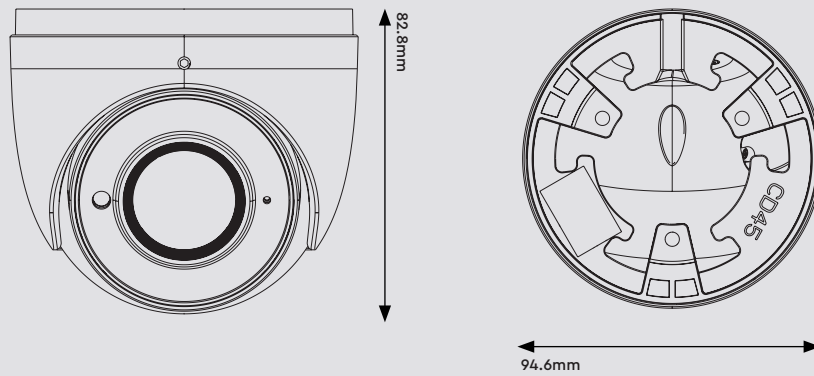

Dimensions

Accessories

WJBSBWP
Water Resistant Junction
Box for Varifocal Bullet
Cameras and Fixed
Eyeballs - White

WJBSBWP
Water Resistant Junction
Box for Varifocal Bullet
Cameras and Fixed
Eyeballs - Grey

WIPSJB
Small Sized Junction Box
for Bullet and Eyeball
Cameras - White

WIPSJB
Small Sized Junction Box
for Bullet and Eyeball
Cameras - Grey

WIPSWM
Surface Mount Wall
Bracket (Junction Box NOT
included) - White

WBEBVW
Wall Bracket for Eyeball
Cameras - White

WBEBVG
Wall Bracket for Eyeball
Cameras - Grey