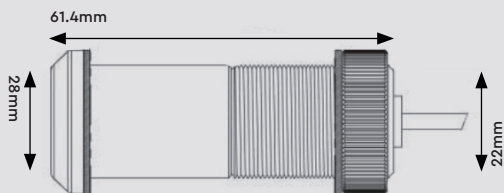

Specification

Camera

Image Sensor	1/2.8" Sony Starvis CMOS
Resolution	1080p
Minimum Illumination	0.001 Lux (F1.0)
Lens	170° in horizontal view
S / N Ratio	More than 50dB (AGC off)
Scanning System	Progressive
Video Output	AHD, TVI, CVI : 1080p, 720p, Analogue: NTSC/PAL, CVBS

Others

Ingress Protection	IP67
Power Supply	DC12V
Power Consumption	Max. 1.5W
Operating Conditions	-10°C to 50°C, Humidity: 10% to 85%
Dimensions	28 × 61.4 mm
Weight	80g

Functions

D-WDR	Off / 0~8
Sens-Up	Off / x2-x30
Backlight	Off / BLC / HSBLC
DNR	Off / Low / Middle / High
Privacy Mask	4 masks
Motion Detection	Off / On

Accessories

Accessories

PSU1SM

DC12V 1A Regulated Switch
Mode Power Supply