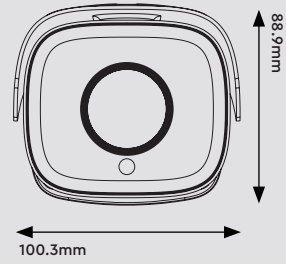

Dimensions