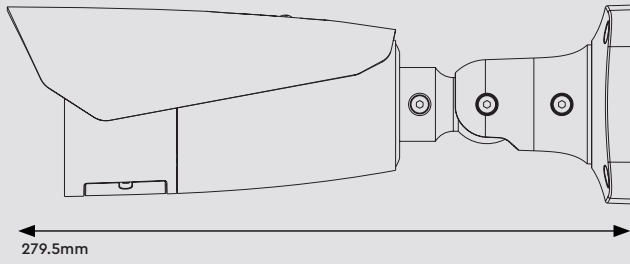

Dimensions

Accessories