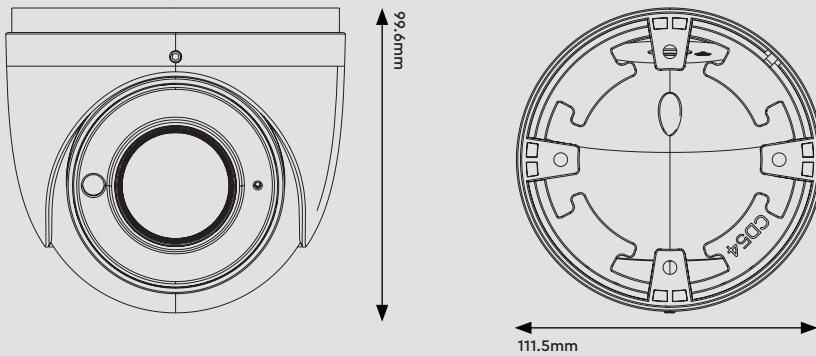

Specification

Camera

Image Sensor	1 / 2.5" CMOS
Image Size	3840 × 2160
Image System	PAL / NTSC
Resolution	8MP
Electronic Shutter	Auto
Minimum Illumination	Colour : 0.01 Lux @ F1.2, AGC ON B&W : 0 Lux with IR
Lens	2.8–12 mm motorised lens
Lens Mount	D14
S / N Ratio	≥52dB (AGC Off)
Frame Rate	8MP @ 15fps
Video Output	AHD / TVI / CVI / CVBS

Others

Ingress Protection	IP67
Power Supply	DC12V (± 10%)
Power Consumption	IR Off : < 2W, IR On : < 4.5W
Working Environment	- 30°C ~ 50°C, 10 % ~ 90 % (Relative Humidity)
Dimensions	111.5 × 99.6 mm
Weight	Approximately 0.54Kg (Net)

Functions

IR Distance	30 ~ 50 m
Function Control	OSD (COC Control)
Day & Night	ICR
Digital WDR	No
3D NR	Yes
AGC	No
Auto White Balance	Yes
BLC	Yes
LSC	No
Defog	No
Saturation	Yes
Sharpness	Yes
Contrast	Yes
Smart IR	Yes
Image Setting	Yes
Defect Correction	Auto
Language	11 languages
Angle Adjustment	Pan: 0°~360°, Tilt: 0°~80°, Rotation: 0°~360°

Dimensions