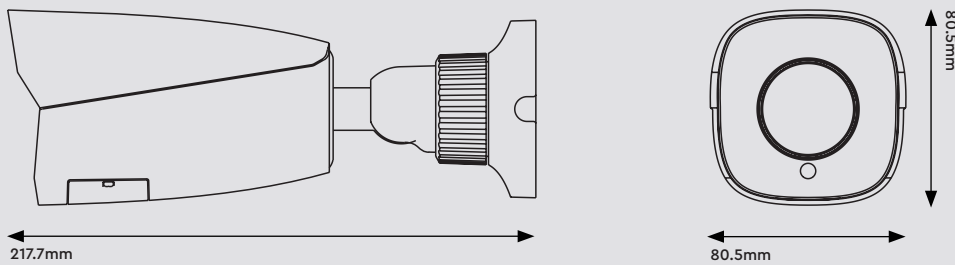

Specification

Camera

Image Sensor	1 / 2.5" CMOS
Image Size	3840 × 2160
Image System	PAL / NTSC
Resolution	8MP
Electronic Shutter	Auto
Minimum Illumination	Colour : 0.01 Lux @ F1.2, AGC ON B&W : 0 Lux with IR
Lens	2.8–12 mm motorised lens
S / N Ratio	≥52dB (AGC Off)
Frame Rate	8MP @ 15fps
Video Output	AHD / TVI / CVI / CVBS

Others

Ingress Protection	IP67
Power Supply	DC12V (± 10%)
Power Consumption	IR Off : < 2W, IR On : < 5.5W
Working Environment	- 30°C ~ 50°C, 10 % ~ 90 % (Relative Humidity)
Dimensions	217.7 × 80.5 × 80.5 mm
Weight	Approximately 0.57Kg (Net)

Functions

IR Distance	30 ~ 50 m
Function Control	OSD (COC Control)
Day & Night	ICR
Digital WDR	No
3D NR	Yes
AGC	No
Auto White Balance	Yes
BLC	Yes
LSC	No
Defog	No
Saturation	Yes
Sharpness	Yes
Contrast	Yes
Smart IR	Yes
Image Setting	Yes
Defect Correction	Auto
Language	11 languages
Angle Adjustment	Pan: 0°~360°, Tilt: 0°~90°, Rotation: 0°~360°

Dimensions