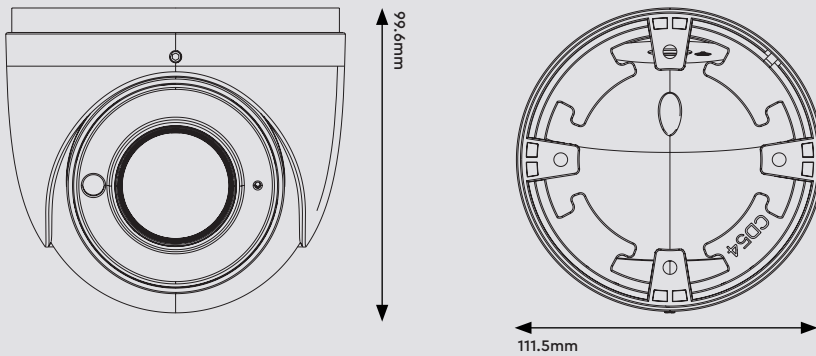

Specification

Camera

Image Sensor	1 / 2.7" CMOS
Image Size	2560 × 1936
Image System	PAL / NTSC
Resolution	5MP
Electronic Shutter	Auto
Minimum Illumination	Colour : 0.001 Lux @ F1.2, AGC ON B&W : 0 Lux with IR
Lens	2.8–12 mm motorised lens
Lens Mount	D14
S / N Ratio	≥52dB (AGC Off)
Frame Rate	5MP @ 20fps
Video Output	AHD / TVI / CVI / CVBS

Others

Ingress Protection	IP67
Power Supply	DC12V (± 10%)
Power Consumption	IR Off : < 1W, IR On : < 6W
Working Environment	- 30°C ~ 50°C, 10 % ~ 90 % (Relative Humidity)
Dimensions	111.5 × 99.6 mm
Weight	Approximately 0.54Kg (Net)

Functions

IR Distance	30 ~ 50 m
Function Control	OSD (COC Control)
Day & Night	ICR
Digital WDR	Yes
Digital NR	Yes
AGC	Yes
Auto White Balance	Yes
BLC	Yes
LSC	Yes
HLC	Yes
Mirror	Yes
Defog	No
Sharpness	Yes
Smart IR	Yes
Motion Detection	Yes
Defect Correction	Auto
Language	13 languages
Angle Adjustment	Pan: 0°~360°, Tilt: 0°~90°, Rotation: 0°~360°

Dimensions