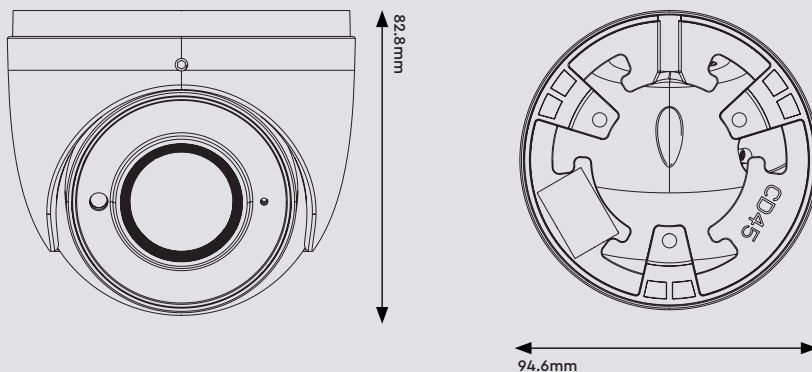

Specification

Camera

Image Sensor	1 / 2.7" CMOS
Image Size	2560 × 1936
Image System	PAL / NTSC
Resolution	5MP
Electronic Shutter	Auto
Minimum Illumination	Colour : 0.01 Lux @ F1.2, AGC ON, B&W : 0 Lux with IR
Lens	2.8 mm
Lens Mount	M12
S / N Ratio	≥52dB (AGC Off)
Frame Rate	5MP @ 20fps
Video Output	AHD / TVI / CVI / CVBS

Others

Ingress Protection	IP67
Power Supply	DC12V (± 10%)
Power Consumption	IR Off : < 1W, IR On : < 4W
Working Environment	- 30°C ~ 50°C, 10 % ~ 90 % (Relative Humidity)
Dimensions	94.6 × 82.8 mm
Weight	Approximately 0.39Kg (Net)

Functions

IR Distance	20 ~ 30 m
Function Control	OSD (COC Control)
Day & Night	ICR
Digital WDR	Yes
Digital NR	Yes
AGC	Yes
Auto White Balance	Yes
BLC	Yes
LSC	Yes
HLC	Yes
Mirror	Yes
Defog	No
Sharpness	Yes
Smart IR	Yes
Image Setting	Yes
Defect Correction	Auto
Language	13 languages
Angle Adjustment	Pan: 0°~360°, Tilt: 0°~75°, Rotation: 0°~360°

Dimensions