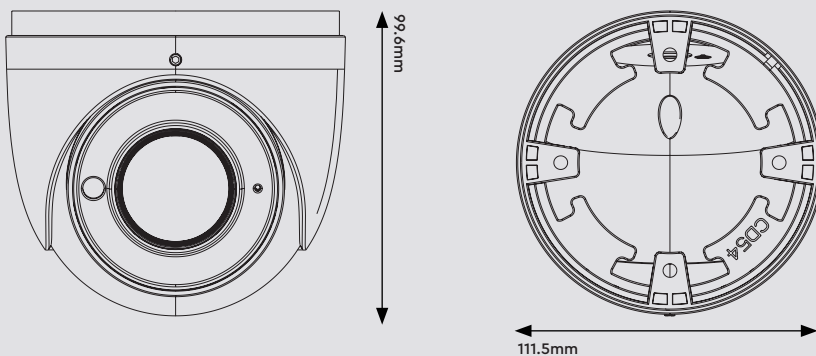

## Specification

### Camera

<b>Image Sensor</b>	1 / 2.8" CMOS
<b>Image Size</b>	1920 × 1080
<b>Image System</b>	PAL / NTSC
<b>Resolution</b>	2MP
<b>Electronic Shutter</b>	Auto: 1/25s~1/50000s (PAL) 1/30s~1/50000s (PAL)
<b>Minimum Illumination</b>	Colour : 0.001 Lux @ F1.2, AGC ON B&W : 0 Lux with IR
<b>Lens</b>	2.8-12 mm
<b>Lens Mount</b>	D14
<b>S / N Ratio</b>	≥52dB (AGC Off)
<b>Frame Rate</b>	30fps (60Hz), 25fps (50Hz)
<b>Video Output</b>	AHD / TVI / CVI / CVBS

### Others

<b>Ingress Protection</b>	IP67
<b>Power Supply</b>	DC12V (± 15%)
<b>Power Consumption</b>	IR Off : < 1.5W, IR On : < 8.5W
<b>Working Environment</b>	- 30°C ~ 50°C, 10 % ~ 90 % (Relative Humidity)
<b>Dimensions</b>	111.5 × 99.6 mm
<b>Weight</b>	Approximately 0.54Kg (Net)

## Dimensions