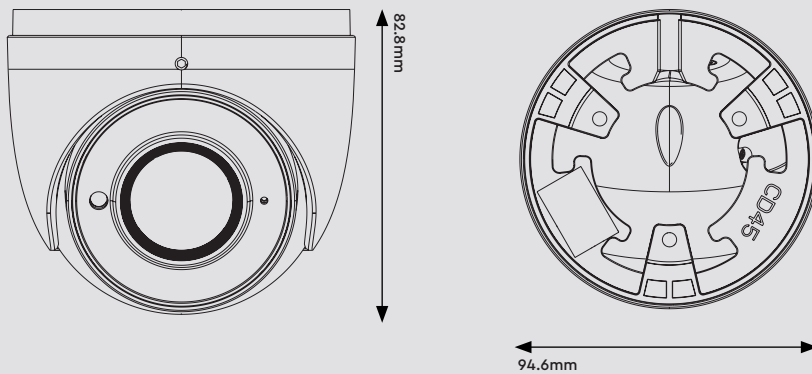

Specification

Camera

Image Sensor	1 / 2.9" CMOS
Image Size	1920 × 1080
Image System	PAL / NTSC
Resolution	2MP
Electronic Shutter	Auto : 1 / 50s ~ 1 / 100000s (PAL), 1 / 60s ~ 1 / 100000s (NTSC)
Minimum Illumination	0 Lux (IR On)
Lens	2.8 mm
Lens Mount	D14
S / N Ratio	≥52dB (AGC Off)
Frame Rate	30fps (60Hz), 25fps (50Hz)
Video Output	AHD / TVI / CVI / CVBS

Others

Ingress Protection	IP67
Power Supply	DC12V (± 10%)
Power Consumption	IR Off : < 1W, IR On : < 3W
Working Environment	- 30°C ~ 50°C, 10 % ~ 90 % (Relative Humidity)
Dimensions	94.6 × 82.8 mm
Weight	Approximately 0.39Kg (Net)

Functions

IR Distance	20 ~ 30 m
Function Control	OSD (COC Control)
Day & Night	ICR
Digital WDR	Yes
3D NR	Yes
AGC	Yes
Auto White Balance	Yes
BLC	Yes
Front Light Compensation	Yes
HLC	No
Mirror	Yes
Defog	No
Sharpness	Yes
Smart IR	Yes
Image Setting	Yes
Defect Correction	Auto
Language	2 languages
Angle Adjustment	Pan: 0°~360°, Tilt: 0°~75°, Rotation: 0°~360°

Dimensions