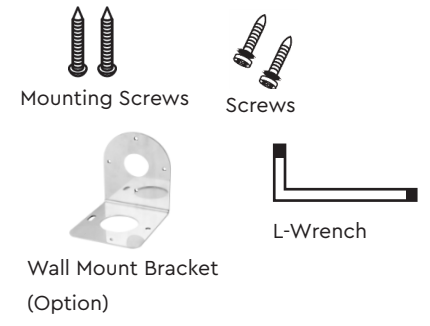

2MP Stainless Steel IP IR Bullet Camera with 3.6mm Lens

SSIP2B

Quick Start Guide

Please read these instructions carefully before operating the unit and keep for further reference. All the examples and pictures used here are for reference only. The contents of this manual are subject to change without notice.

Features

- 1/2.8" Sony 2MP Starvis image sensor
- 1080p full HD resolution
- 3.6mm fixed lens
- Triple Codec (H.264 / MPEG4 / MJPEG)
- True day & night with ICR mechanism
- D-WDR (Digital Wide Dynamic Range)
- 3DNR (Digital Noise Reduction)
- DC12V / PoE operation
- 316 grade stainless steel housing
- IP67 ingress protection
- Wall mount bracket option
- NDAA compliant

Specifications

Camera	Image Sensor	Sony 2MP Starvis
	Size	1/2.8"
	Electronic Shutter	Auto (1/15-1/15000), Suppress rolling, Manual
	Scanning System	Progressive scan
	Lens	3.6mm fixed lens
	Total Pixels	2000 (H) x 1121 (V), 2.24 Mega Pixels
	Effective Pixels	1984 (H) x 1105 (V), 2.19 Mega Pixels
	Privacy Area	On / Off (6 programmable zone)
	Motion Detection	48 Zone, Sensitivity 1~5 Step, On / Off
	Day & Night	Auto / Day (Colour) / Night (B&W), ICR control
	LPR	Auto 1/15 - 1/1900, On / Off
	Wide Dynamic Range	DWDR (1-5 Step) On / Off
	3DNR	Digital Noise Reduction 1-63 Step
	External Video	VBS 1.0Vp-p
Image	Colour Adjust	Bright / Contrast / Saturation / Sharp / Hue
	White Balance	Auto / Indoor / Outdoor / Fluorescent
	OSD Display	Text, Data, Time, Event, On / Off
	Image Mirror	Normal / Mirror (H) / Flip (V) / Both (HV)
Others	Network Interface Protocol	Onvif Profile S compatible
	Ingress Protection	IP67
	Power Supply	DC12V +/- 10%
	Working Environment	Operating : -10°C +50°C Preservation : -10°C +60°C Humidity : 0%-90%
	Dimensions	78 x 158.5 x 120 mm
	Weight	1.52 Kg (Approx.)

Dimensions

Accessories

Cable

Installation

Step 1

Fix bracket in desired place.

Step 2

Adjust the angle of view with the 3-axis bracket.