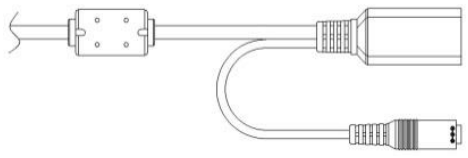

Features

- 1/2.8" Sony 2MP Starvis image sensor
- 1080p full HD resolution
- 3.6mm fixed lens
- Triple Codec (H.264 / MPEG4 / MJPEG)
- True day & night with ICR mechanism
- D-WDR (Digital Wide Dynamic Range)
- 3DNR (Digital Noise Reduction)
- DC12V / PoE operation
- 316 grade stainless steel housing
- IP67 ingress protection
- Wall mount bracket option
- NDAA compliant

Specifications

Camera	Image Sensor	Sony 2MP Starvis
	Size	1/2.8"
	Electronic Shutter	Auto (1/15-1/15000), Suppress rolling, Manual
	Scanning System	Progressive scan
	Lens	3.6mm fixed lens
	Total Pixels	2000 (H) x 1121 (V), 2.24 Mega Pixels
	Effective Pixels	1984 (H) x 1105 (V), 2.19 Mega Pixels
	Privacy Area	On / Off (6 programmable zone)
	Motion Detection	48 Zone, Sensitivity 1~5 Step, On / Off
	Day & Night	Auto / Day (Colour) / Night (B&W), ICR control
	LPR	Auto 1/15 - 1/1900, On / Off
	Wide Dynamic Range	DWDR (1-5 Step) On / Off
	3DNR	Digital Noise Reduction 1-63 Step
	External Video	VBS 1.0Vp-p
Image	Colour Adjust	Bright / Contrast / Saturation / Sharp / Hue
	White Balance	Auto / Indoor / Outdoor / Fluorescent
	OSD Display	Text, Data, Time, Event, On / Off
	Image Mirror	Normal / Mirror (H) / Flip (V) / Both (HV)
Others	Network Interface Protocol	Onvif Profile S compatible
	Ingress Protection	IP67
	Power Supply	DC12V +/- 10%
	Working Environment	Operating : -10°C +50°C Preservation : -10°C +60°C Humidity : 0%-90%
	Dimensions	78 x 158.5 x 120 mm
	Weight	1.52 Kg (Approx.)

Dimensions

Accessories

Cable

Installation

Step 1

Fix bracket in desired place.

Step 2

Adjust the angle of view with the 3-axis bracket.