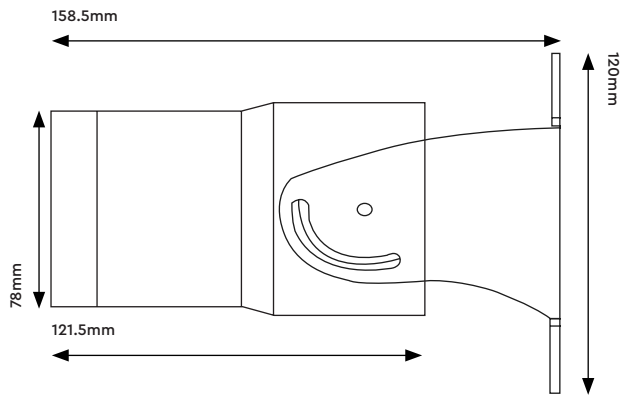

2MP Stainless Steel IP IR Bullet Camera with 3.6mm Lens

SSIP2B

Quick Start Guide

Please read these instructions carefully before operating the unit and keep for further reference. All the examples and pictures used here are for reference only. The contents of this manual are subject to change without notice.

Features

- 1/2.8" Sony 2MP Starvis image sensor
- 1080p full HD resolution
- 3.6mm fixed lens
- Triple Codec (H.264 / MPEG4 / MJPEG)
- True day & night with ICR mechanism
- D-WDR (Digital Wide Dynamic Range)
- 3DNR (Digital Noise Reduction)
- DC12V / PoE operation
- 316 grade stainless steel housing
- IP67 ingress protection
- Wall mount bracket option
- NDAA compliant

Specifications

Camera	Image Sensor	Sony 2MP Starvis
	Size	1/2.8"
	Electronic Shutter	Auto (1/15-1/15000), Suppress rolling, Manual
	Scanning System	Progressive scan
	Lens	3.6mm fixed lens
	Total Pixels	2000 (H) x 1121 (V), 2.24 Mega Pixels
	Effective Pixels	1984 (H) x 1105 (V), 2.19 Mega Pixels
	Privacy Area	On / Off (6 programmable zone)
	Motion Detection	48 Zone, Sensitivity 1~5 Step, On / Off
	Day & Night	Auto / Day (Colour) / Night (B&W), ICR control
	LPR	Auto 1/15 - 1/1900, On / Off
	Wide Dynamic Range	DWDR (1-5 Step) On / Off
	3DNR	Digital Noise Reduction 1-63 Step
	External Video	VBS 1.0Vp-p
Image	Colour Adjust	Bright / Contrast / Saturation / Sharp / Hue
	White Balance	Auto / Indoor / Outdoor / Fluorescent
	OSD Display	Text, Data, Time, Event, On / Off
	Image Mirror	Normal / Mirror (H) / Flip (V) / Both (HV)
Others	Network Interface Protocol	Onvif Profile S compatible
	Ingress Protection	IP67
	Power Supply	DC12V +/- 10%
	Working Environment	Operating : -10°C +50°C Preservation : -10°C +60°C Humidity : 0%-90%
	Dimensions	78 x 158.5 x 120 mm
	Weight	1.52 Kg (Approx.)

Dimensions

Accessories

Cable

Installation

Step 1

Fix bracket in desired place.

Step 2

Adjust the angle of view with the 3-axis bracket.