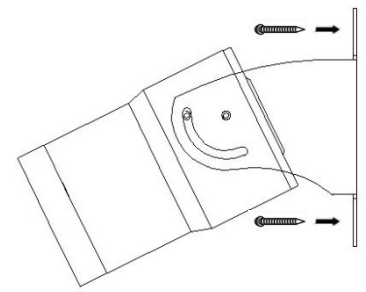

Specifications

Camera	Image Sensor	Sony 2MP Starvis
	Size	1/2.8"
	Electronic Shutter	Auto (1/15-1/15000), Suppress rolling, Manual
	Scanning System	Progressive scan
	Lens	3.6mm fixed lens
	Total Pixels	2000 (H) x 1121 (V), 2.24 Mega Pixels
	Effective Pixels	1984 (H) x 1105 (V), 2.19 Mega Pixels
	Privacy Area	On / Off (6 programmable zone)
	Motion Detection	48 Zone, Sensitivity 1~5 Step, On / Off
	Day & Night	Auto / Day (Colour) / Night (B&W), ICR control
	LPR	Auto 1/15 - 1/1900, On / Off
	Wide Dynamic Range	DWDR (1-5 Step) On / Off
	3DNR	Digital Noise Reduction 1-63 Step
	External Video	VBS 1.0Vp-p
Image	Colour Adjust	Bright / Contrast / Saturation / Sharp / Hue
	White Balance	Auto / Indoor / Outdoor / Fluorescent
	OSD Display	Text, Data, Time, Event, On / Off
	Image Mirror	Normal / Mirror (H) / Flip (V) / Both (HV)
Others	Network Interface Protocol	Onvif Profile S compatible
	Ingress Protection	IP67
	Power Supply	DC12V +/- 10%
	Working Environment	Operating : -10°C +50°C Preservation : -10°C +60°C Humidity : 0%-90%
	Dimensions	78 x 158.5 x 120 mm
	Weight	1.52 Kg (Approx.)

Dimensions

Accessories

Cable

Installation

Step 1

Fix bracket in desired place.

Step 2

Adjust the angle of view with the 3-axis bracket.