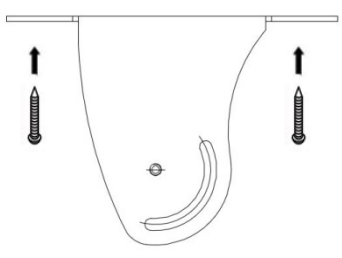

Specifications

Camera	Image Sensor	Sony 2MP Starvis
	Size	1/2.8"
	Electronic Shutter	Auto (1/15-1/15000), Suppress rolling, Manual
	Scanning System	Progressive scan
	Lens	3.6mm fixed lens
	Total Pixels	2000 (H) x 1121 (V), 2.24 Mega Pixels
	Effective Pixels	1984 (H) x 1105 (V), 2.19 Mega Pixels
	Privacy Area	On / Off (6 programmable zone)
	Motion Detection	48 Zone, Sensitivity 1~5 Step, On / Off
	Day & Night	Auto / Day (Colour) / Night (B&W), ICR control
	LPR	Auto 1/15 - 1/1900, On / Off
	Wide Dynamic Range	DWDR (1-5 Step) On / Off
	3DNR	Digital Noise Reduction 1-63 Step
	External Video	VBS 1.0Vp-p
Image	Colour Adjust	Bright / Contrast / Saturation / Sharp / Hue
	White Balance	Auto / Indoor / Outdoor / Fluorescent
	OSD Display	Text, Data, Time, Event, On / Off
	Image Mirror	Normal / Mirror (H) / Flip (V) / Both (HV)
Others	Network Interface Protocol	Onvif Profile S compatible
	Ingress Protection	IP67
	Power Supply	DC12V +/- 10%
	Working Environment	Operating : -10°C +50°C Preservation : -10°C +60°C Humidity : 0%-90%
	Dimensions	78 x 158.5 x 120 mm
	Weight	1.52 Kg (Approx.)

Dimensions

Accessories

Cable

Installation

Step 1

Fix bracket in desired place.

Step 2

Adjust the angle of view with the 3-axis bracket.