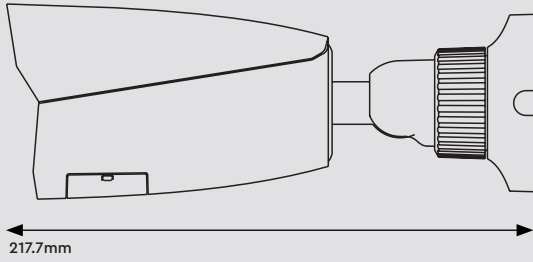

## Interface

<b>Network</b>	RJ45
<b>Video Output</b>	No
<b>Audio</b>	1CH audio input
<b>Storage</b>	Built-in Micro SD card slot up to 128GB
<b>Hardware Reset</b>	Yes

## Others

<b>Ingress Protection</b>	IP67
<b>Power Supply</b>	DC12V / PoE
<b>Power Consumption</b>	< 9.5W
<b>Operating Environment</b>	- 30°C ~ 60°C (-22°F~140°F), Humidity: Less than 95 % (Non-condensing)
<b>Dimensions</b>	217.7 × 80.5 × 80.5 mm
<b>Weight</b>	Approximately 0.66Kg (Net)

## Dimensions

---