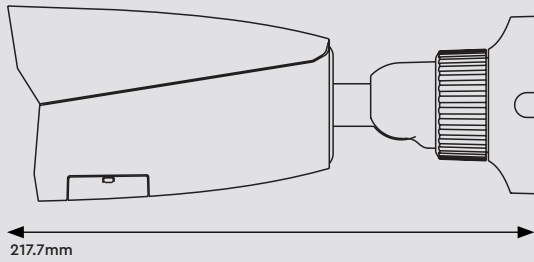

Dimensions

Accessories

POE-INJ01S
PoE Single Port Passive
Injector - 30W