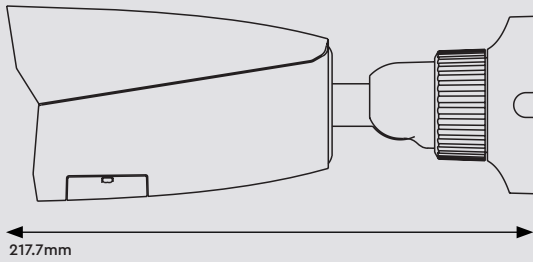

### Interface

<b>Network</b>	RJ45
<b>Audio</b>	1CH audio input
<b>Storage</b>	Built-in Micro SD card slot, Up to 128GB
<b>Hardware Reset</b>	Yes

### Others

<b>Ingress Protection</b>	IP67
<b>Power Supply</b>	DC12V / PoE
<b>Power Consumption</b>	< 7.5W
<b>Operating Environment</b>	- 30 °C ~ 60°C (-22°F~140°F) Humidity: Less than 95% (Non-condensing)
<b>Dimensions</b>	217.7 × 80.5 × 80.5 mm
<b>Weight</b>	Approximately 0.65Kg (Net)

## Dimensions

---