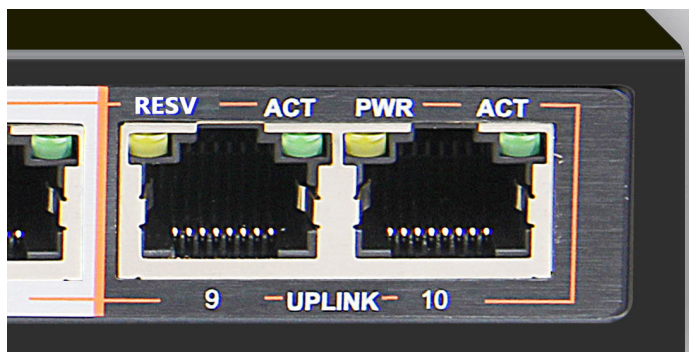

Key Features

- AI Extend: 1-8 port supports 250M meters long distance power supply (Cat 5 or above)
- AI VLAN: Isolating ports 1-8 from each other, restrain network storms effectively and improve network performance
- AI QoS: Prioritise the identified video data to make video transmission smoother
- AI PoE: Automatic detection power of port, power off and restart the device if find dead machine
- Plug and play, easy to use
- Supports IEEE 802.3af/at standard, automatically detects and identifies devices that comply with the IEEE 802.3af/at standard and supply power to it
- Adopt store-and-forward exchange method
- Intelligent power supply, the lowest power consumption, ensure PD power needs
- With power circuit protection, protect the safety of PD
- All ports have wire-speed forwarding capability
- No configuration characteristics of the power supply is automatically supplied to the adaptive equipment
- Support Auto MDI/MDIX
- Fanless design, energy saving and environmental protection; no noise, reduce the impact on the environment
- Compact size design
- Support port without link power saving function

The Genie IP8GESP2 is an 8 downlink and 2 uplink port Gigabit AI PoE switch with 4 working modes, AI VLAN, AI CCTV video monitoring, AI Power and AI QoS mode.