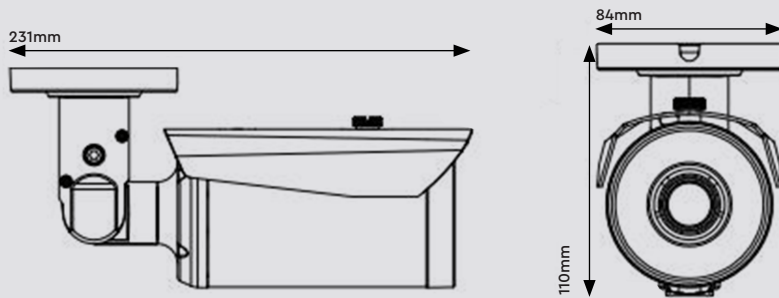

genie

Specification

Camera

Image Sensor	1/2.9" Sony 2.1MP CMOS
Scanning System	Progressive
Resolution	1080p
Electronic Shutter	NTSC:1/60-1/100,000S PAL:1/50-1/100,000S
Minimum Illumination	0 Lux (42pcs SMD LED's ON)
Lens	6-50mm auto iris motorised varifocal IR Lens
Viewing Angle	Horizontal: 46°- 6°
S / N Ratio	≥52dB
Vertical Frequency	NTSC: 60Hz, PAL: 50Hz
Pixels	1920 (H) x 1080 (V)
Filter	Removable IR Cut Filter

Others

Ingress Protection	IP66
Power Supply	DC12V ±10%
Current Consumption	630mA (MAX)
Working Environment	-30°C~+60°C -30°C~+40°C
Dimensions	231 × 84 × 110 mm
Weight	720g

Dimensions

Accessories

PSU1SM

DC12V 1A Regulated Switch
Mode Power Supply