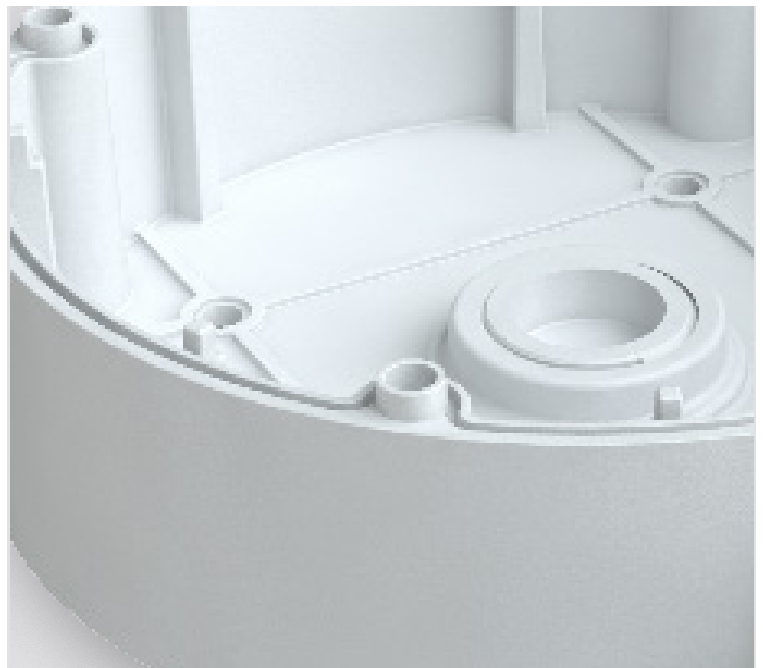

WJBVD

JUNCTION BOX

Junction Box

Key Features

- Aluminium alloy material with surface spray treatment
- Bottom inlet and side inlet
- Ceiling or wall mounting
- IP66 ingress protection

The Genie **WJBVD** is a white junction box.

genie

Specification

Material	Aluminium alloy
Colour	White
Ingress Protection	IP66
Working Temperature	-40°C ~ +60°C (-40°F ~ +140°F)
Working Humidity	10% ~ 90%
Load Bearing	The wall must be strong enough to withstand at least 3 times the weight of the camera and the junction box.
Dimensions	117.9 × 39 mm
Weight	240g

Dimensions