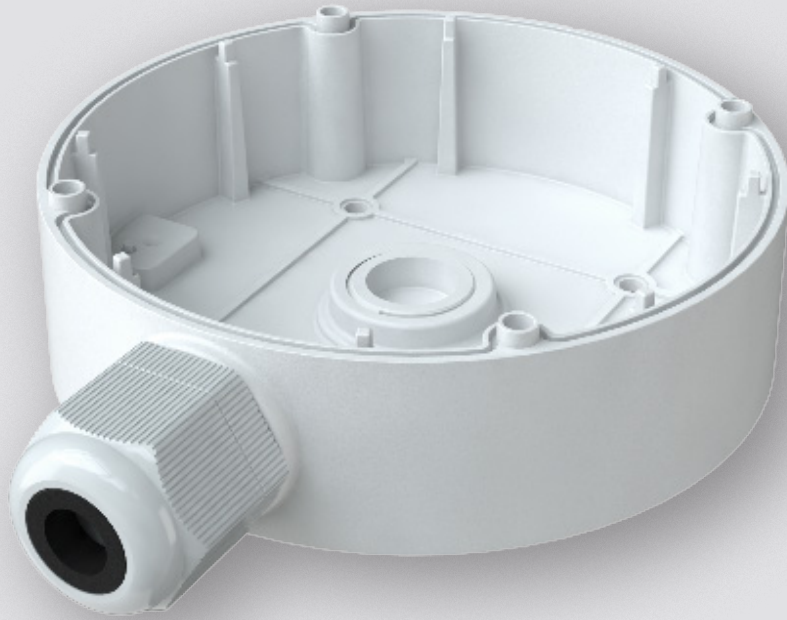

WJBVD

JUNCTION BOX

Junction Box

Key Features

- Aluminium alloy material with surface spray treatment
- Bottom inlet and side inlet
- Ceiling or wall mounting
- IP66 ingress protection

The Genie **WJBVD** is a white junction box.

genie

Specification

Material	Aluminium alloy
Colour	White
Ingress Protection	IP66
Working Temperature	-40°C ~ +60°C (-40°F ~ +140°F)
Working Humidity	10% ~ 90%
Load Bearing	The wall must be strong enough to withstand at least 3 times the weight of the camera and the junction box.
Dimensions	117.9 × 39 mm
Weight	240g

Dimensions